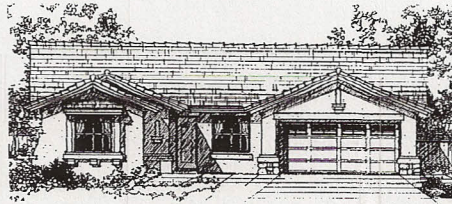

THE BALDWIN • 17103  
1,697 Square Feet

● Elevation A – California Mission

● Elevation B – Carmel Cottage

● Elevation C – Northwest Ranch (modeled)