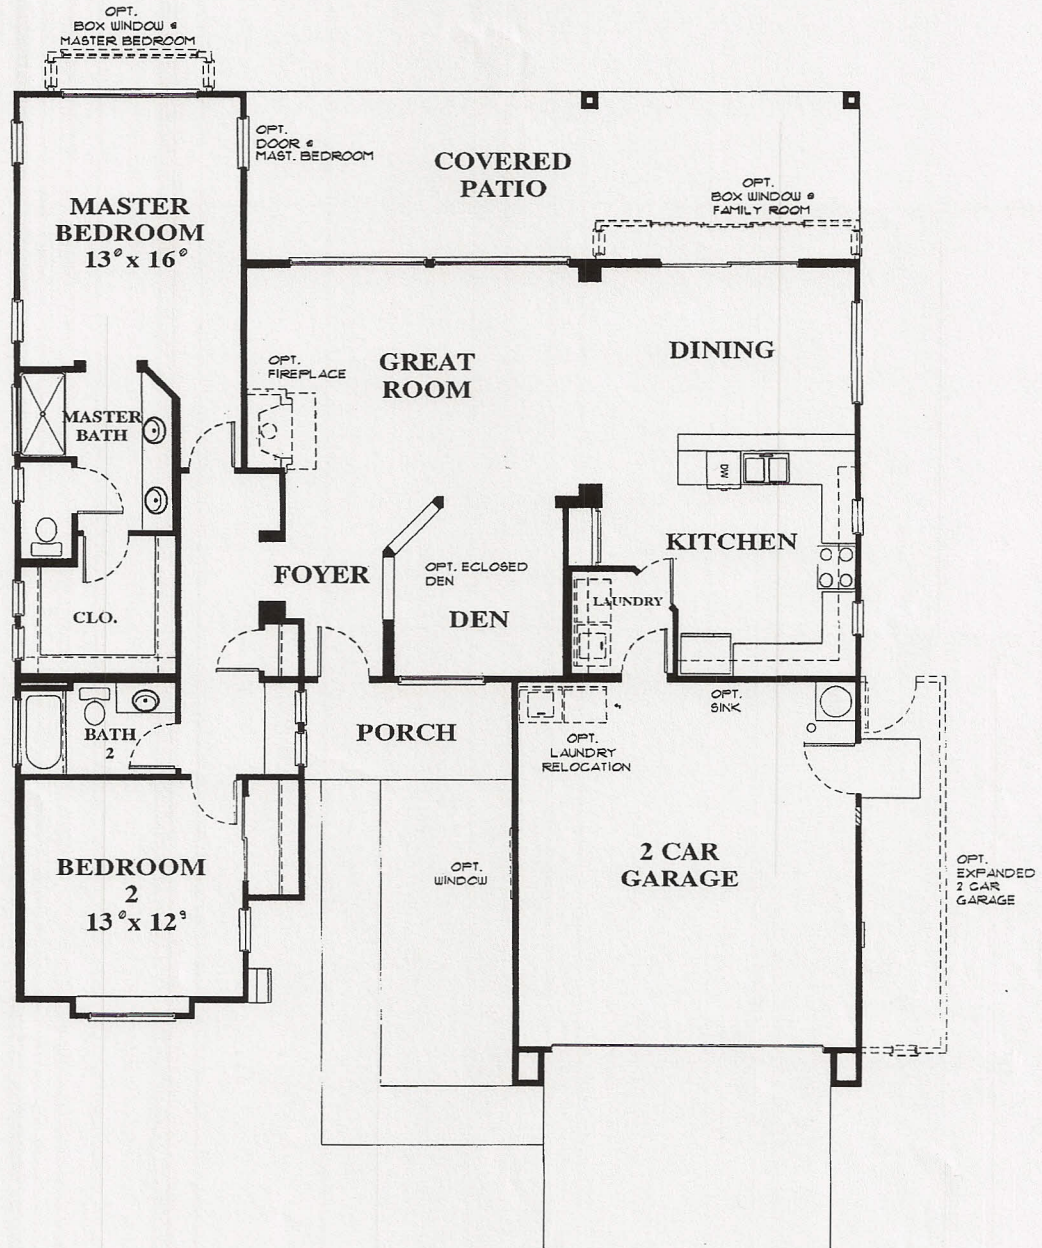

THE BALDWIN • 17103  
1,697 Square Feet

● Elevation A – California Mission

● Elevation B – Carmel Cottage

● Elevation C – Northwest Ranch (modeled)