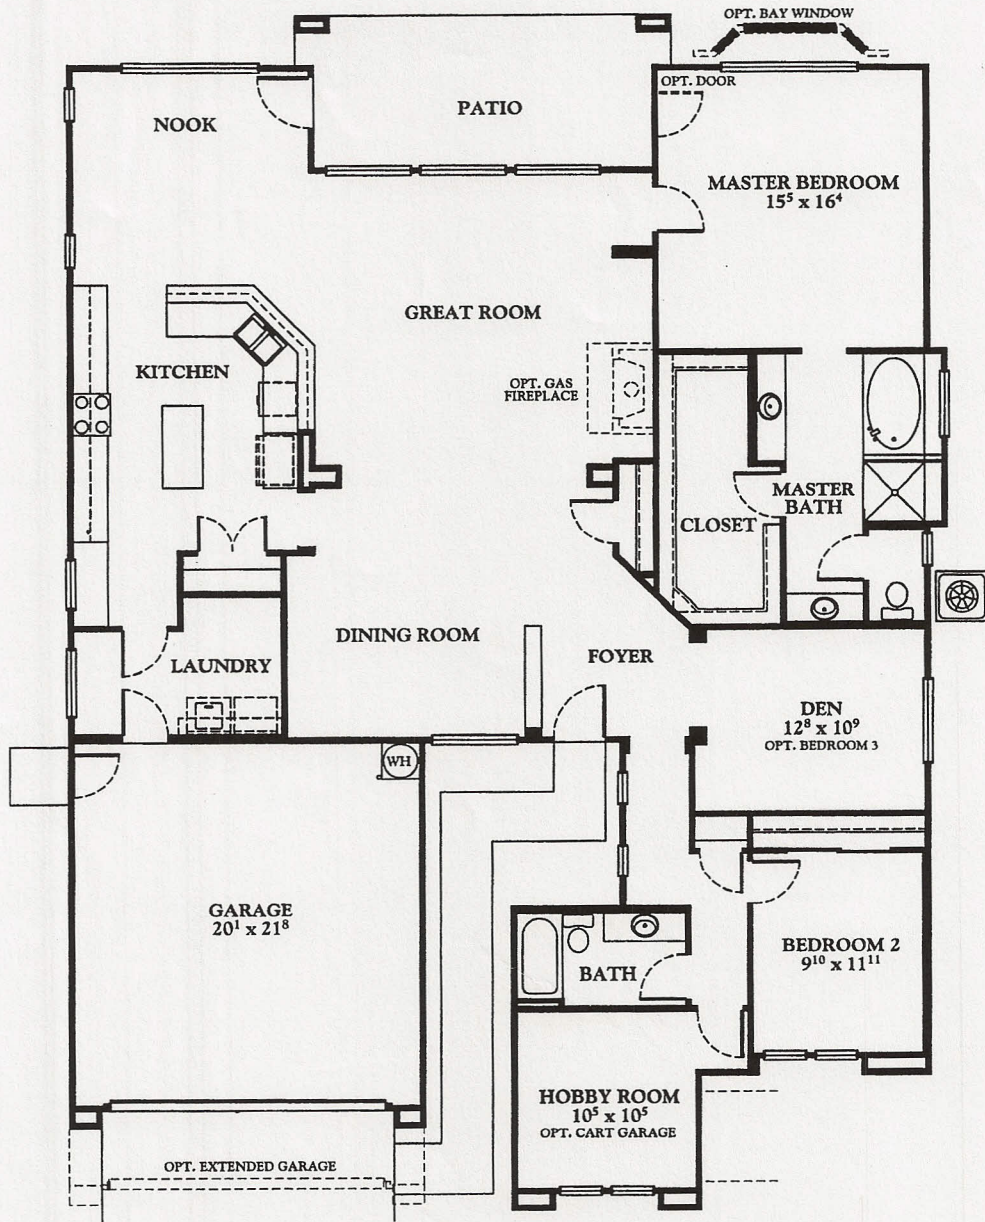

SAN MATEO • 17235

2,372 Square Feet

● Elevation A - Mill Valley Ranch

● Elevation B - Prairie Bungalow

● Elevation C - Craftsman Bungalow (modeled)

Pictured are artist's renditions only. Product offering and options are subject to change without notice and may have changed since time of printing. Square footage is approximate. Please see your Sales Associate for current offerings and features.