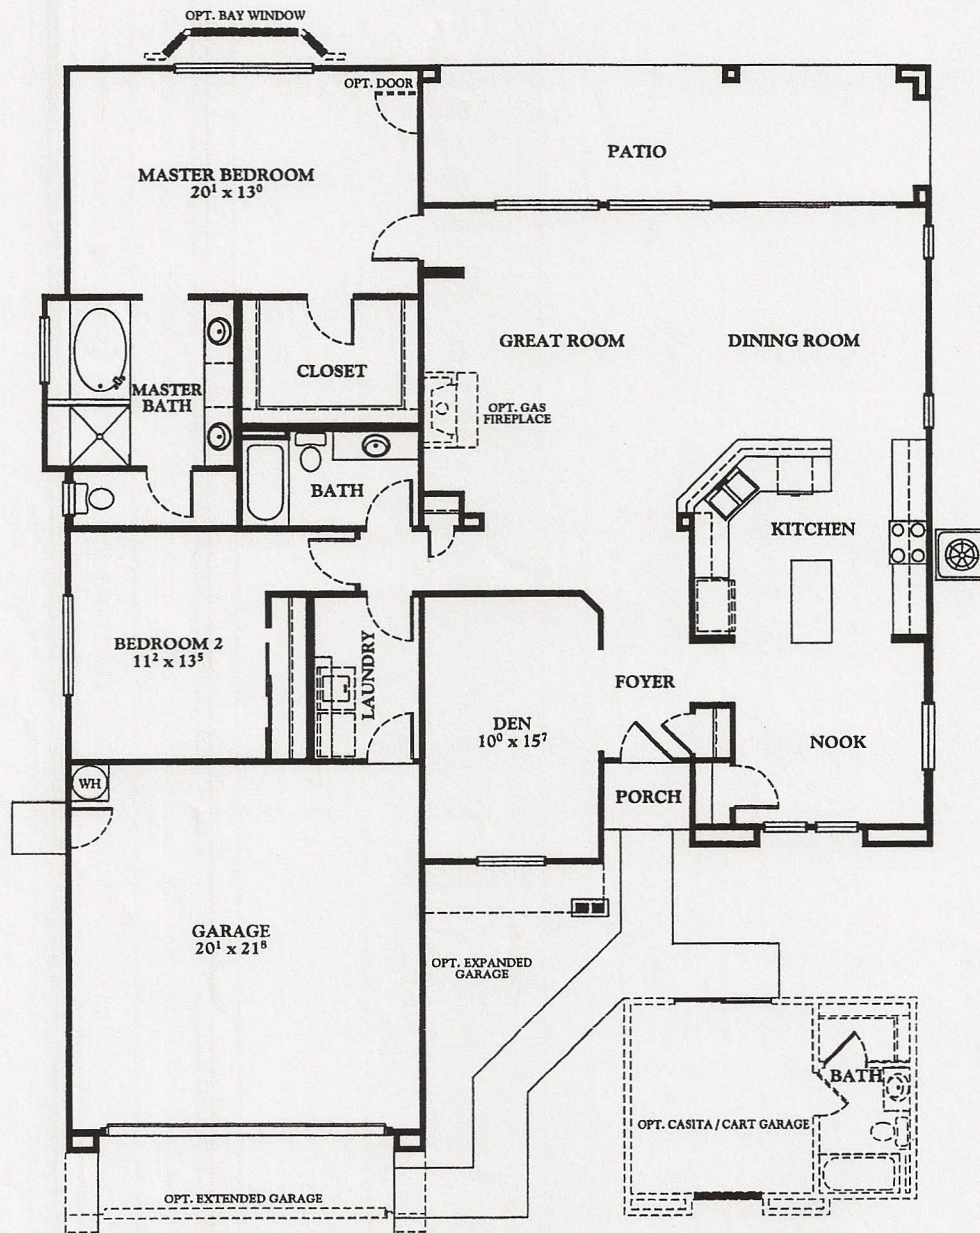

EL DORADO • 17233

1,935 Square Feet

● Elevation A - Mill Valley Ranch

● Elevation B - Prairie Bungalow (modeled)

● Elevation C - Craftsman Bungalow

Pictured are artist's renditions only. Product offering and options are subject to change without notice and may have changed since time of printing. Square footage is approximate. Please see your Sales Associate for current offerings and features.