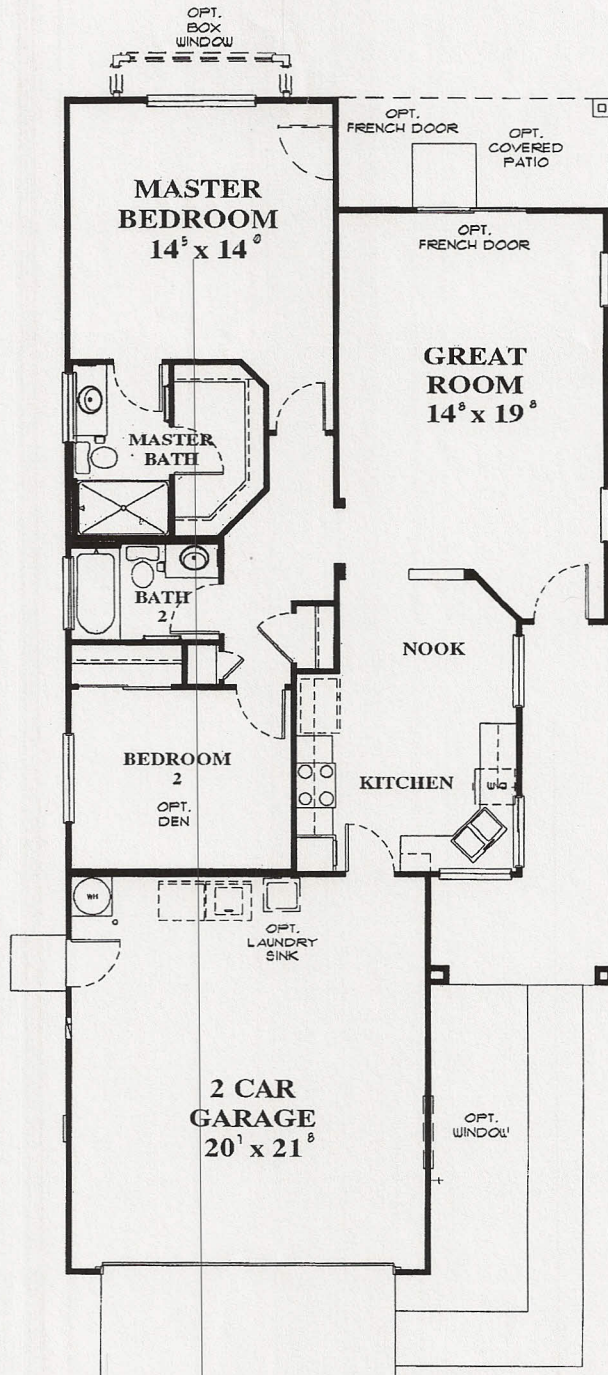

# THE SEQUOIA • 17122

1,130 Square Feet

● Elevation A – California Mission (modeled)

● Elevation B – Carmel Cottage

● Elevation C – Northwest Ranch