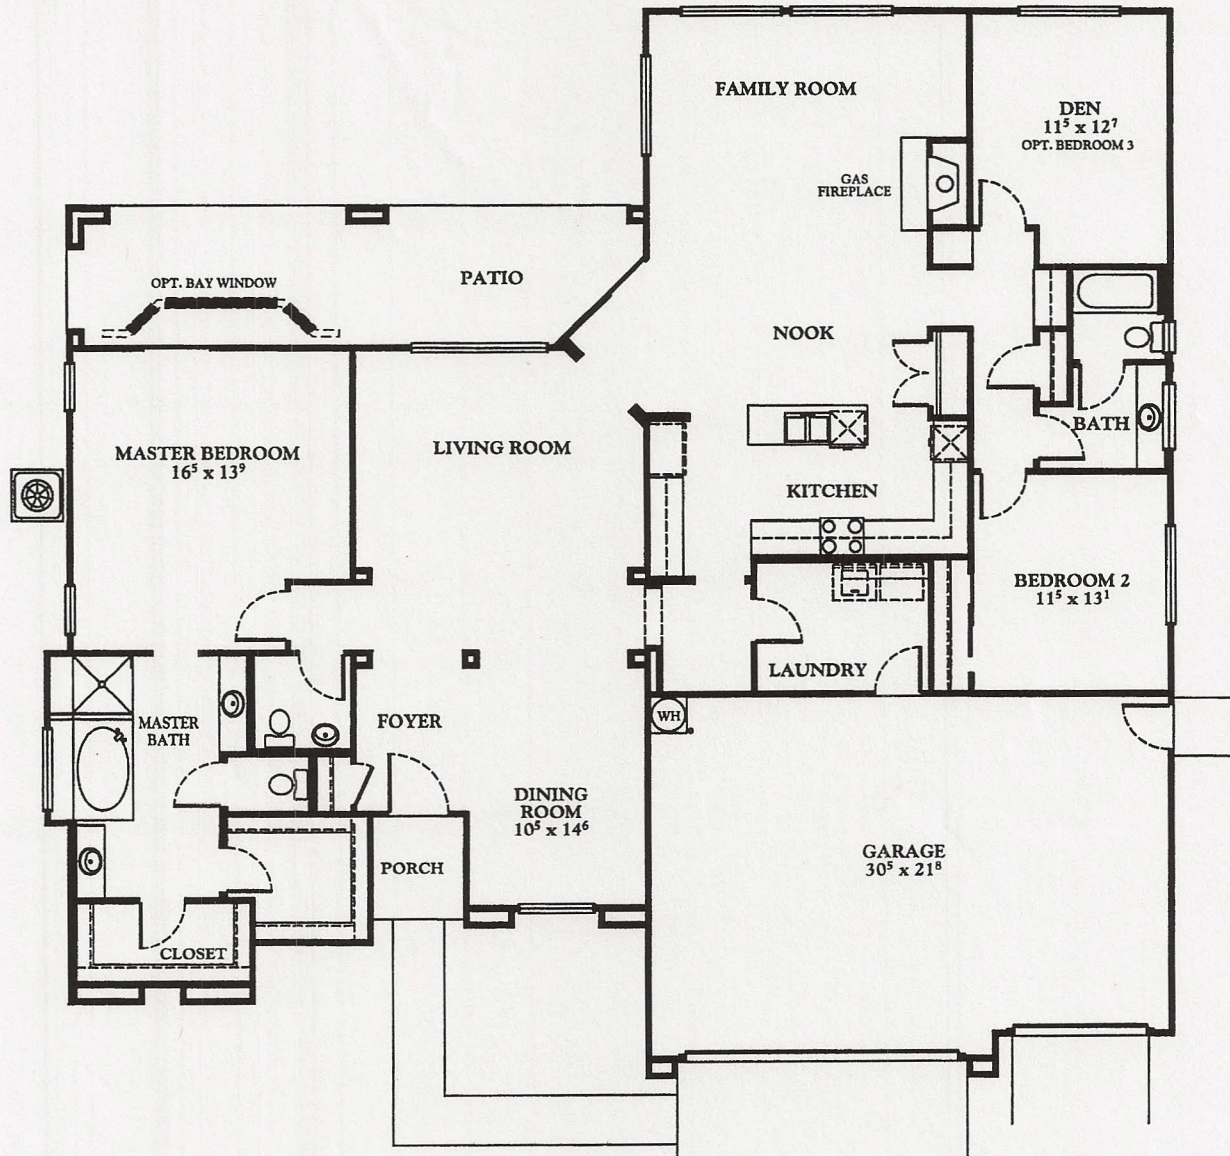

MARIN • 17252

2,504 Square Feet

● Elevation A - Mill Valley Ranch (modeled)

● Elevation B - Prairie Bungalow

● Elevation C - Craftsman Bungalow

Pictured are artist's renditions only. Product offering and options are subject to change without notice and may have changed since time of printing. Square footage is approximate. Please see your Sales Associate for current offerings and features.