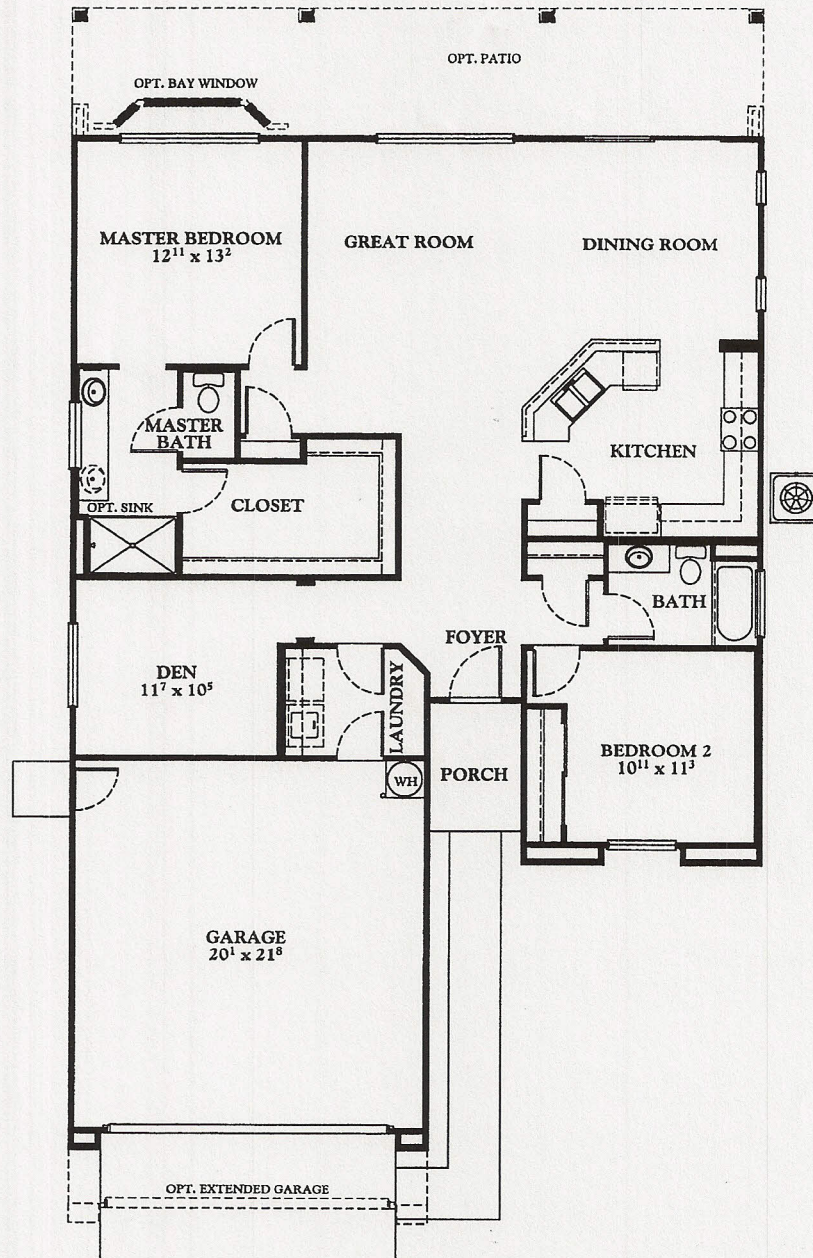

ALPINE • 17213
1,531 Square Feet

● Elevation A – Mill Valley Ranch (modeled)

● Elevation B – Prairie Bungalow

● Elevation C – Craftsman Bungalow

Pictured are artist's renditions only. Product offering and options are subject to change without notice and may have changed since time of printing. Square footage is approximate. Please see your Sales Associate for current offerings and features.