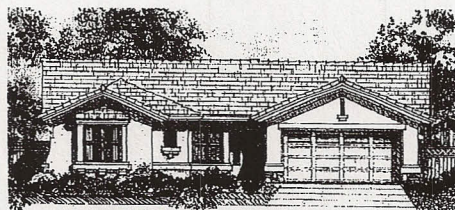

THE ORCHARD CREST • 17167

1,854 Square Feet

● *Elevation A – California Mission*
(elevation not shown with standard expanded 2-car garage)

● *Elevation B – Carmel Cottage (modeled)*
(elevation not shown with standard expanded 2-car garage)

● *Elevation C – Northwest Ranch*
(elevation not shown with standard expanded 2-car garage)