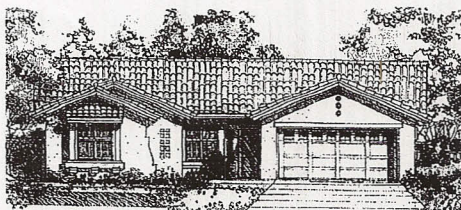

THE ORCHARD CREST • 17167

1,854 Square Feet

● *Elevation A – California Mission*
(elevation not shown with standard expanded 2-car garage)

● *Elevation B – Carmel Cottage (modeled)*
(elevation not shown with standard expanded 2-car garage)

● *Elevation C – Northwest Ranch*
(elevation not shown with standard expanded 2-car garage)