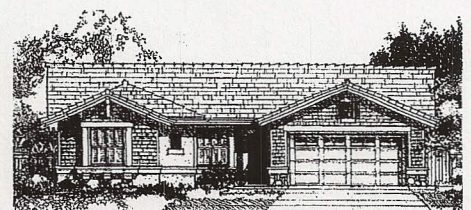

THE ORCHARD CREST • 17167

1,854 Square Feet

● *Elevation A – California Mission*
(elevation not shown with standard expanded 2-car garage)

● *Elevation B – Carmel Cottage (modeled)*
(elevation not shown with standard expanded 2-car garage)

● *Elevation C – Northwest Ranch*
(elevation not shown with standard expanded 2-car garage)