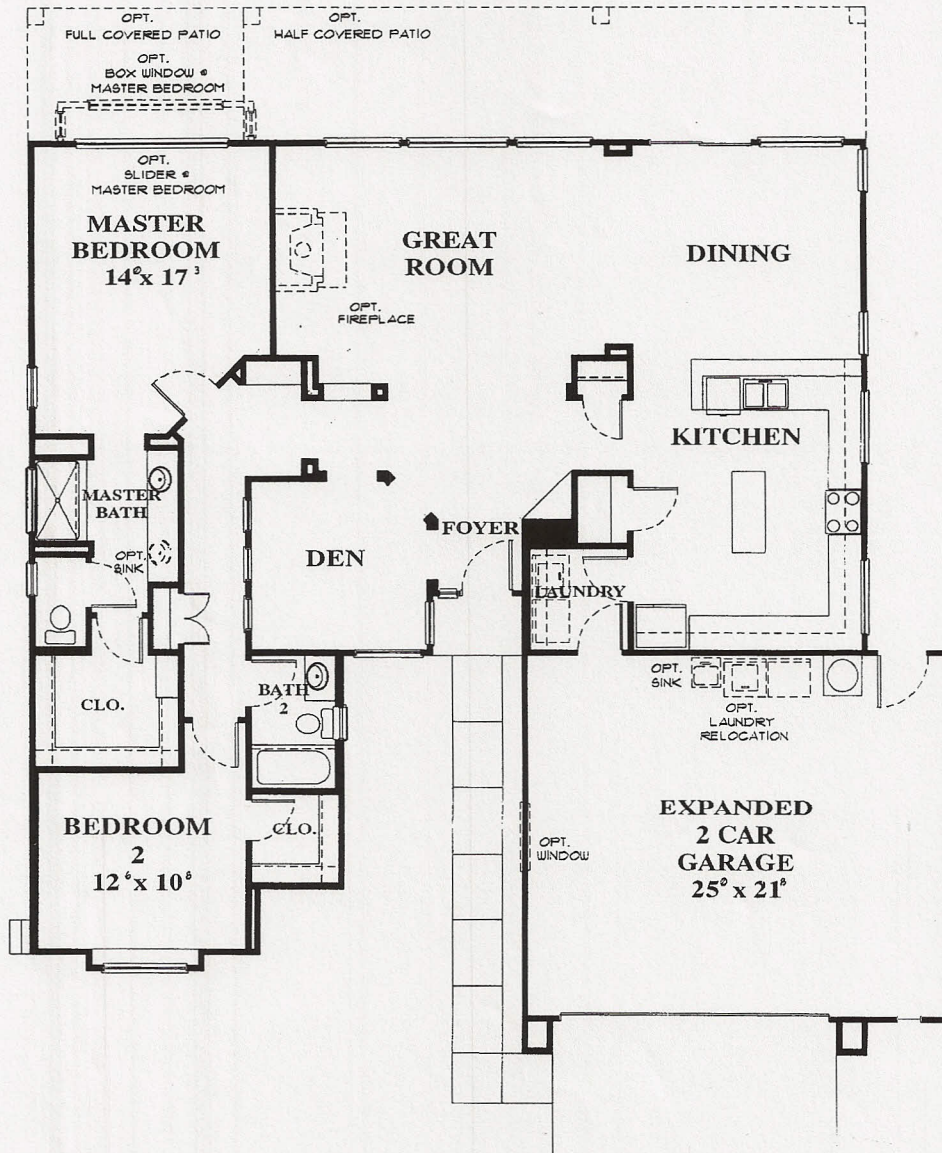

THE ORCHARD CREST • 17167

1,854 Square Feet

● *Elevation A – California Mission*
(elevation not shown with standard expanded 2-car garage)

● *Elevation B – Carmel Cottage (modeled)*
(elevation not shown with standard expanded 2-car garage)

● *Elevation C – Northwest Ranch*
(elevation not shown with standard expanded 2-car garage)