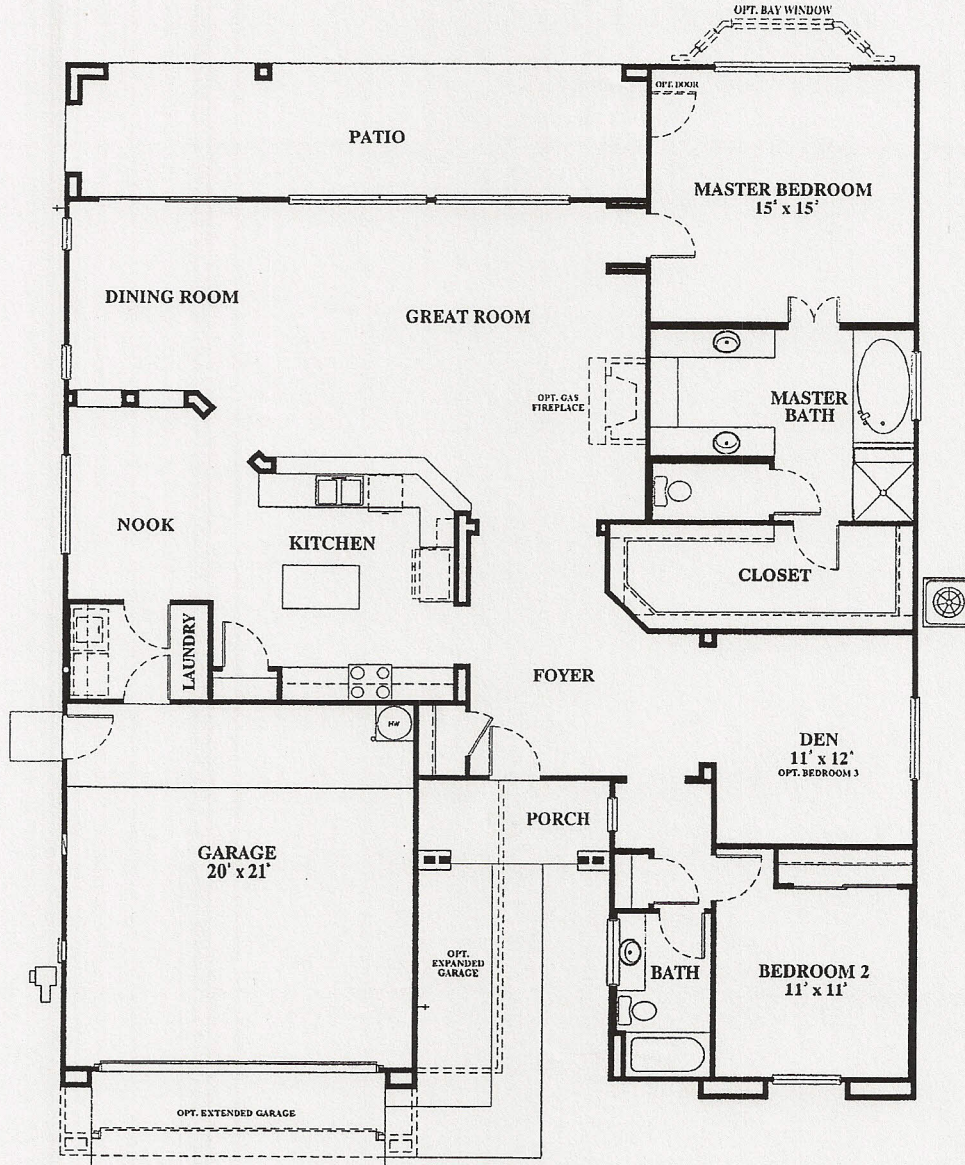

VENTURA • 17234  
2,110 Square Feet

● Elevation A – Mill Valley Ranch (modeled)

● Elevation B – Prairie Bungalow

● Elevation C – Craftsman Bungalow

*Pictured are artist's renditions only. Product offering and options are subject to change without notice and may have changed since time of printing. Square footage is approximate. Please see your Sales Associate for current offerings and features.*