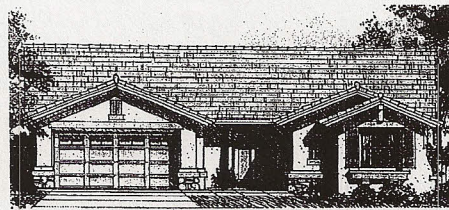

THE TAHOE • 17104

1,767 Square Feet

● Elevation A - California Mission (modeled)

● Elevation B - Carmel Cottage

● Elevation C - Northwest Ranch