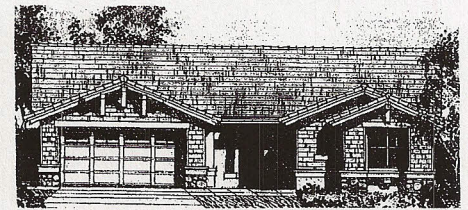

THE TAHOE • 17104

1,767 Square Feet

● Elevation A - California Mission (modeled)

● Elevation B - Carmel Cottage

● Elevation C - Northwest Ranch