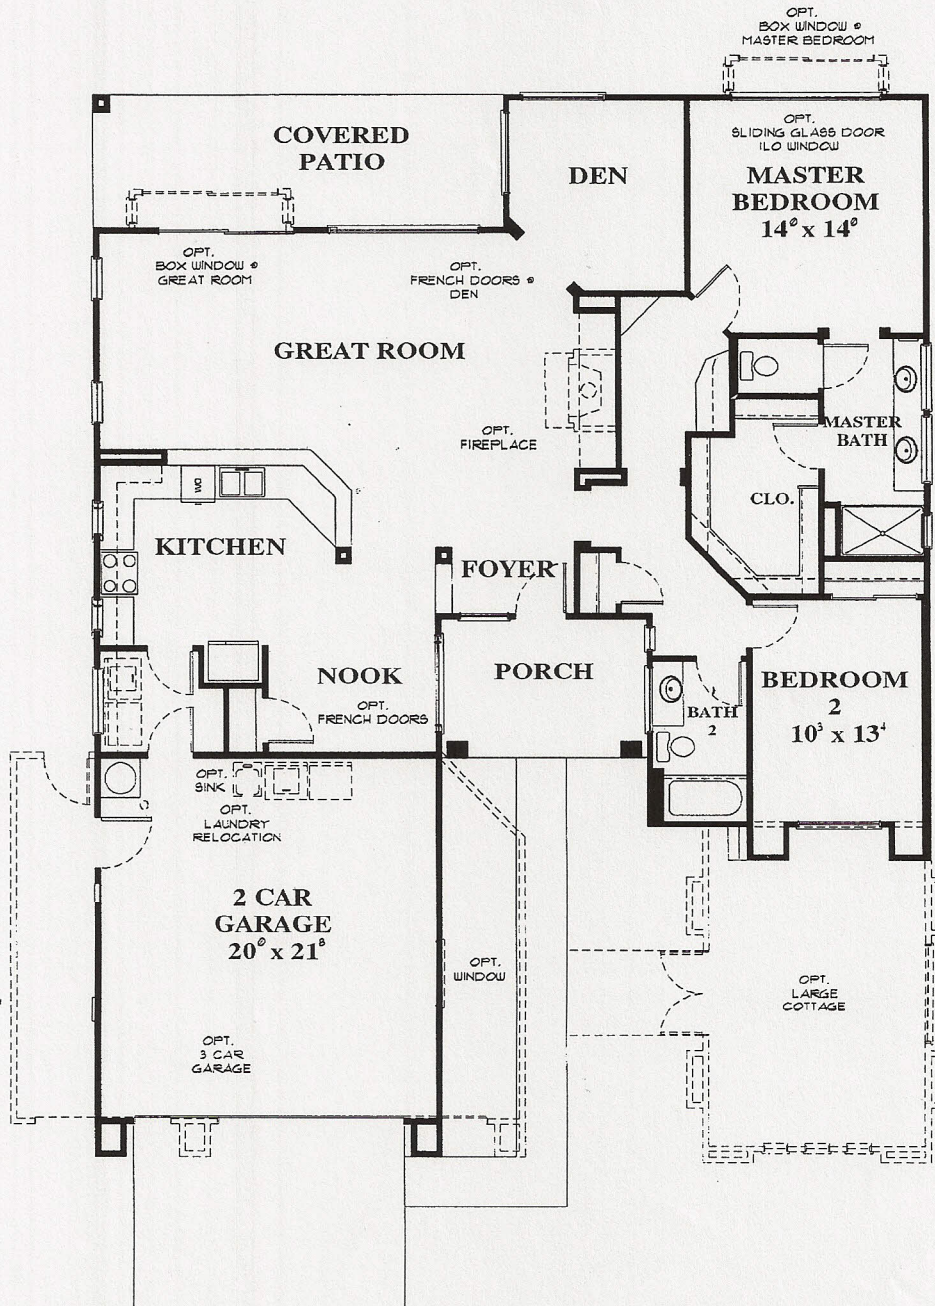

THE TAHOE • 17104

1,767 Square Feet

● Elevation A - California Mission (modeled)

● Elevation B - Carmel Cottage

● Elevation C - Northwest Ranch