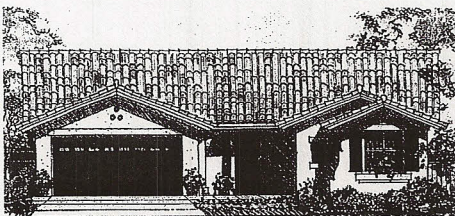

THE TAHOE • 17104

1,767 Square Feet

● Elevation A - California Mission (modeled)

● Elevation B - Carmel Cottage

● Elevation C - Northwest Ranch