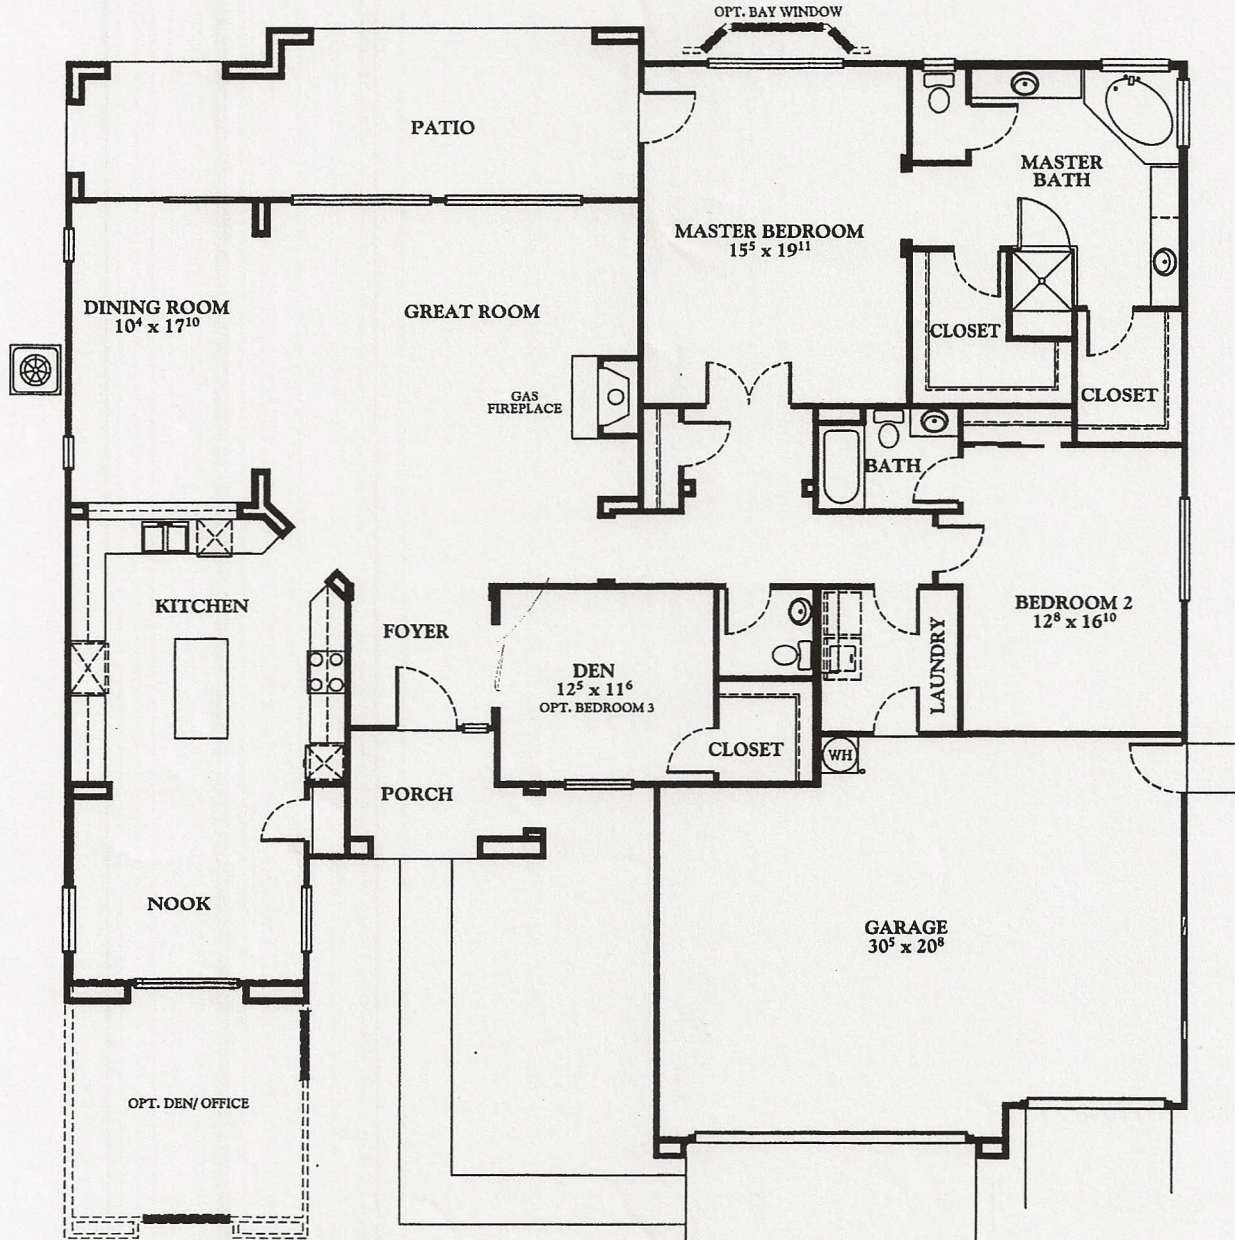

SONOMA • 17253
2,617 Square Feet

● Elevation A - Mill Valley Ranch

● Elevation B - Prairie Bungalow

● Elevation C - Craftsman Bungalow (modeled)

Pictured are artist's renditions only. Product offering and options are subject to change without notice and may have changed since time of printing. Square footage is approximate. Please see your Sales Associate for current offerings and features.