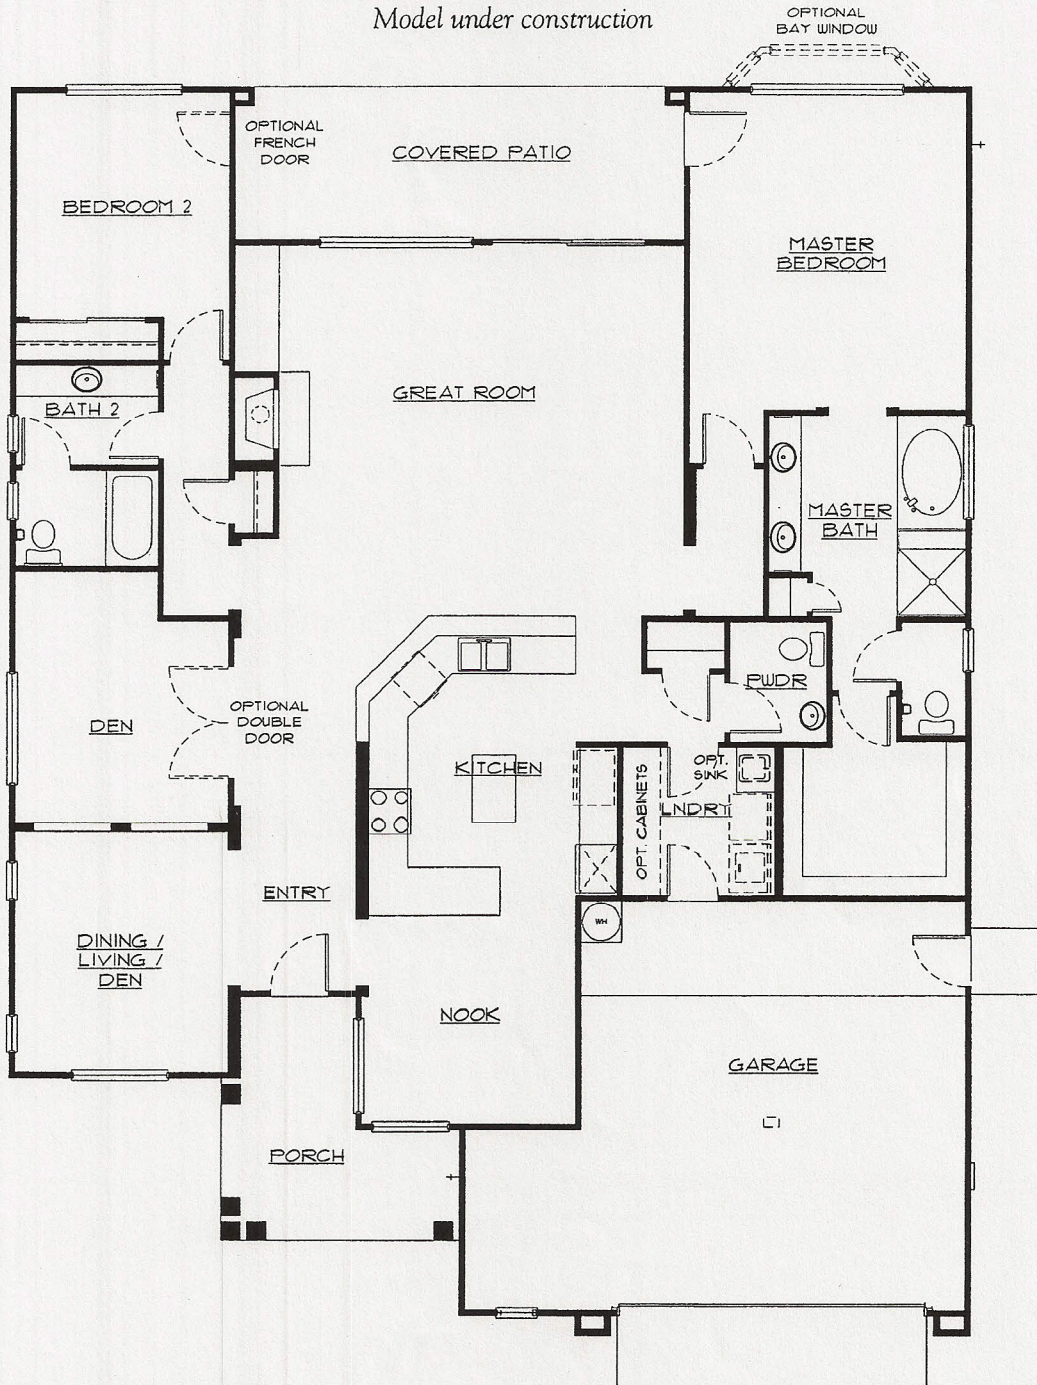

SHASTA • 17250
 2,245 Square Feet (60' lots only)
 Model under construction

● Elevation A – Mill Valley Ranch

● Elevation B – Prairie Bungalow

● Elevation C – Craftsman Bungalow

Due to normal construction tolerances, room sizes and other dimensions may vary slightly from those shown on the floor plans or included features. Illustrations shown are an artist's rendition and are not intended to show specific detailing and are not drawn to scale. Square footage is approximate. Product offering and options are subject to change without notice and may have changed since time of printing.