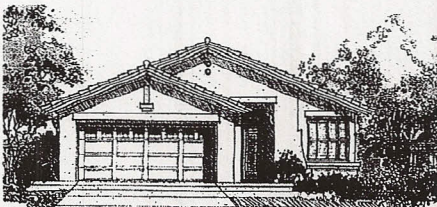

THE BRIDGEGATE • 17163

1,299 Square Feet

● Elevation A – California Mission

● Elevation B – Carmel Cottage (modeled)

● Elevation C – Northwest Ranch