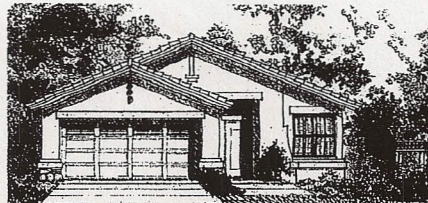

THE BRIDGEGATE • 17163

1,299 Square Feet

● Elevation A – California Mission

● Elevation B – Carmel Cottage (modeled)

● Elevation C – Northwest Ranch