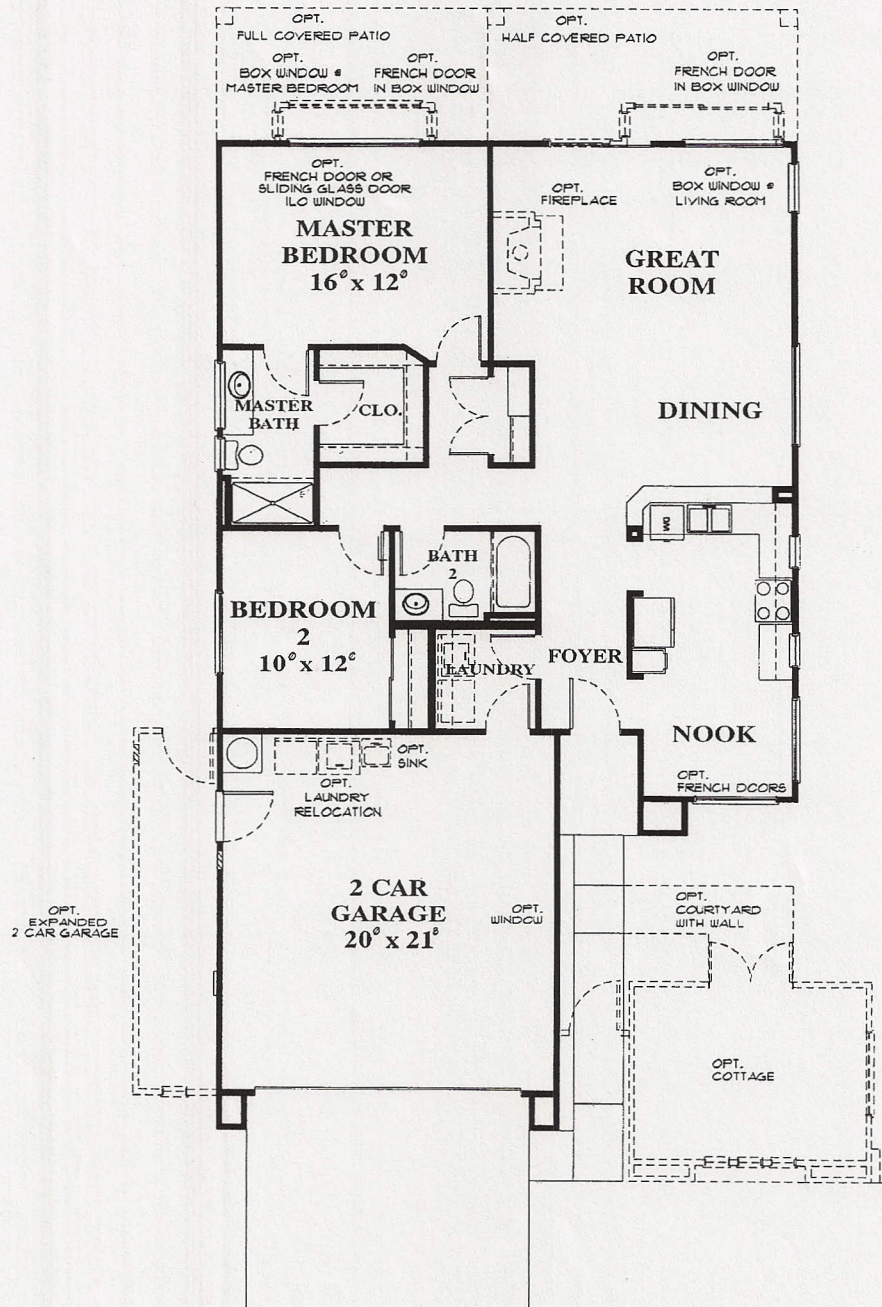

THE BRIDGEGATE • 17163

1,299 Square Feet

● Elevation A – California Mission

● Elevation B – Carmel Cottage (modeled)

● Elevation C – Northwest Ranch