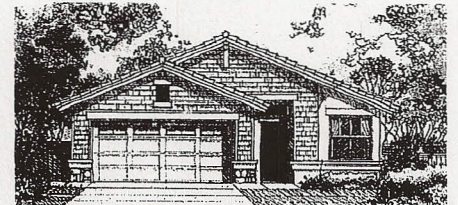

THE BRIDGEGATE • 17163

1,299 Square Feet

● Elevation A – California Mission

● Elevation B – Carmel Cottage (modeled)

● Elevation C – Northwest Ranch