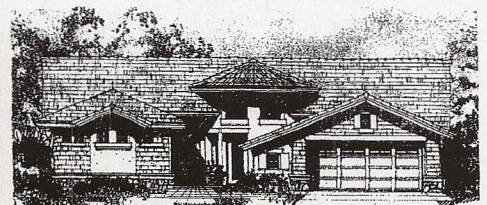

THE SAUSALITO • 17112

2,150 Square Feet

● Elevation A – California Mission
(elevation not shown with standard 3-car garage with storage area)

● Elevation B – Carmel Cottage (modeled)
(elevation not shown with standard 3-car garage with storage area)

● Elevation C – Northwest Ranch
(elevation not shown with standard 3-car garage with storage area)