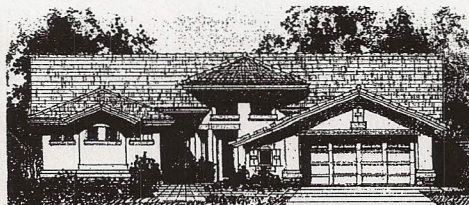

THE SAUSALITO • 17112

2,150 Square Feet

● Elevation A – California Mission
(elevation not shown with standard 3-car garage with storage area)

● Elevation B – Carmel Cottage (modeled)
(elevation not shown with standard 3-car garage with storage area)

● Elevation C – Northwest Ranch
(elevation not shown with standard 3-car garage with storage area)