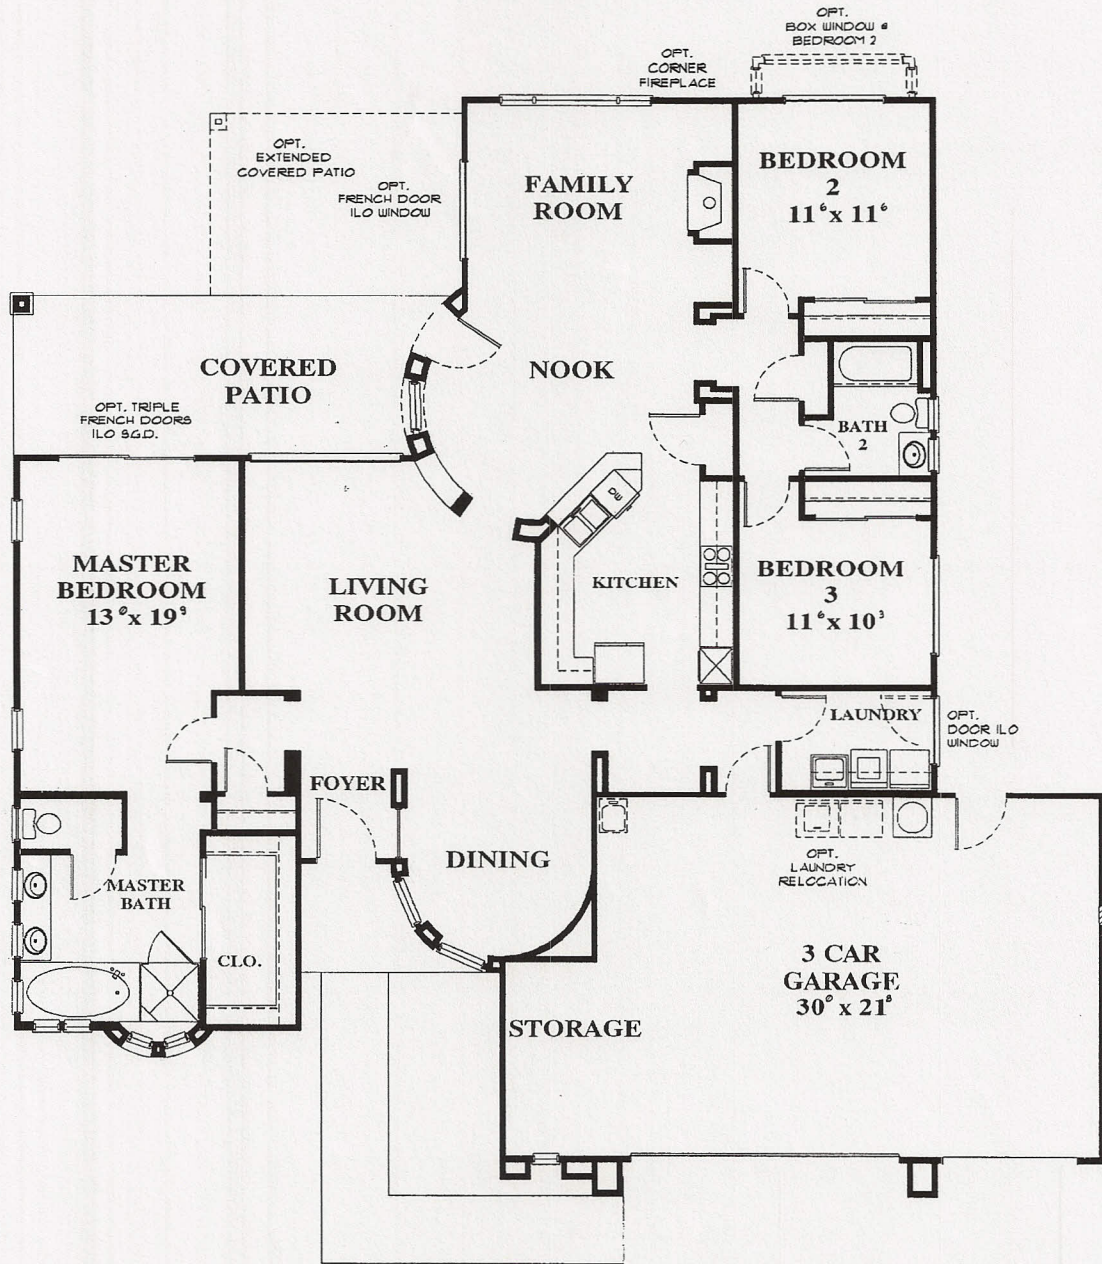

THE SAUSALITO • 17112

2,150 Square Feet

● Elevation A – California Mission
(elevation not shown with standard 3-car garage with storage area)

● Elevation B – Carmel Cottage (modeled)
(elevation not shown with standard 3-car garage with storage area)

● Elevation C – Northwest Ranch
(elevation not shown with standard 3-car garage with storage area)