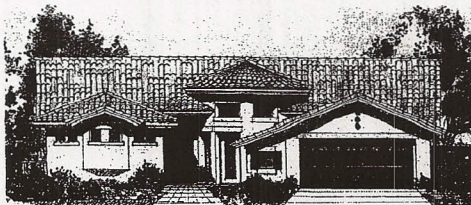

THE SAUSALITO • 17112

2,150 Square Feet

● Elevation A – California Mission
(elevation not shown with standard 3-car garage with storage area)

● Elevation B – Carmel Cottage (modeled)
(elevation not shown with standard 3-car garage with storage area)

● Elevation C – Northwest Ranch
(elevation not shown with standard 3-car garage with storage area)