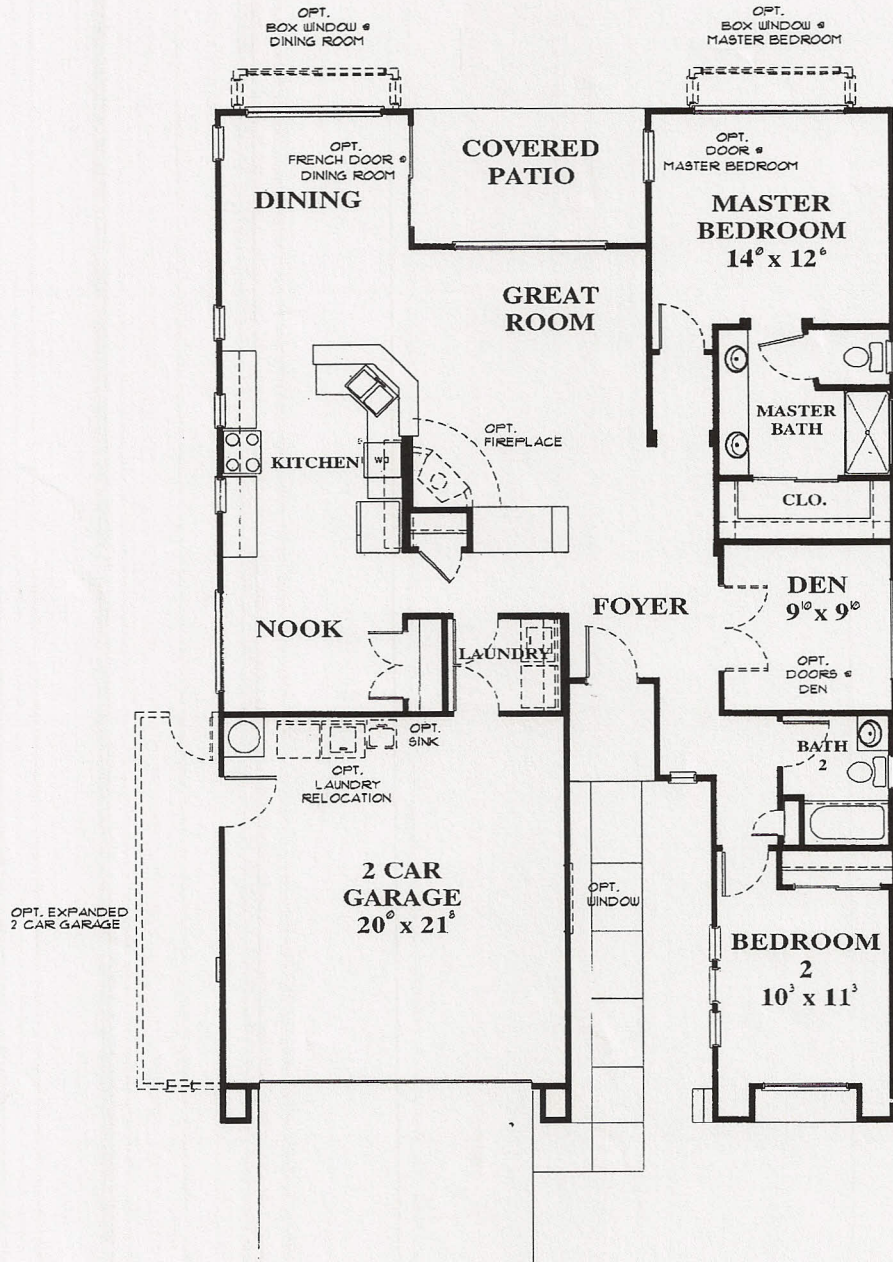

THE LASSEN • 17102

1,575 Square Feet

● Elevation A - California Mission (modeled)

● Elevation B - Carmel Cottage

● Elevation C - Northwest Ranch