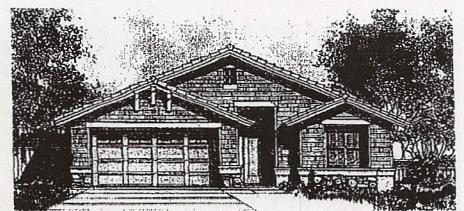

THE LASSEN • 17102

1,575 Square Feet

● Elevation A - California Mission (modeled)

● Elevation B - Carmel Cottage

● Elevation C - Northwest Ranch