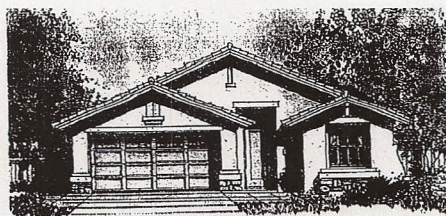

THE LASSEN • 17102

1,575 Square Feet

● Elevation A - California Mission (modeled)

● Elevation B - Carmel Cottage

● Elevation C - Northwest Ranch