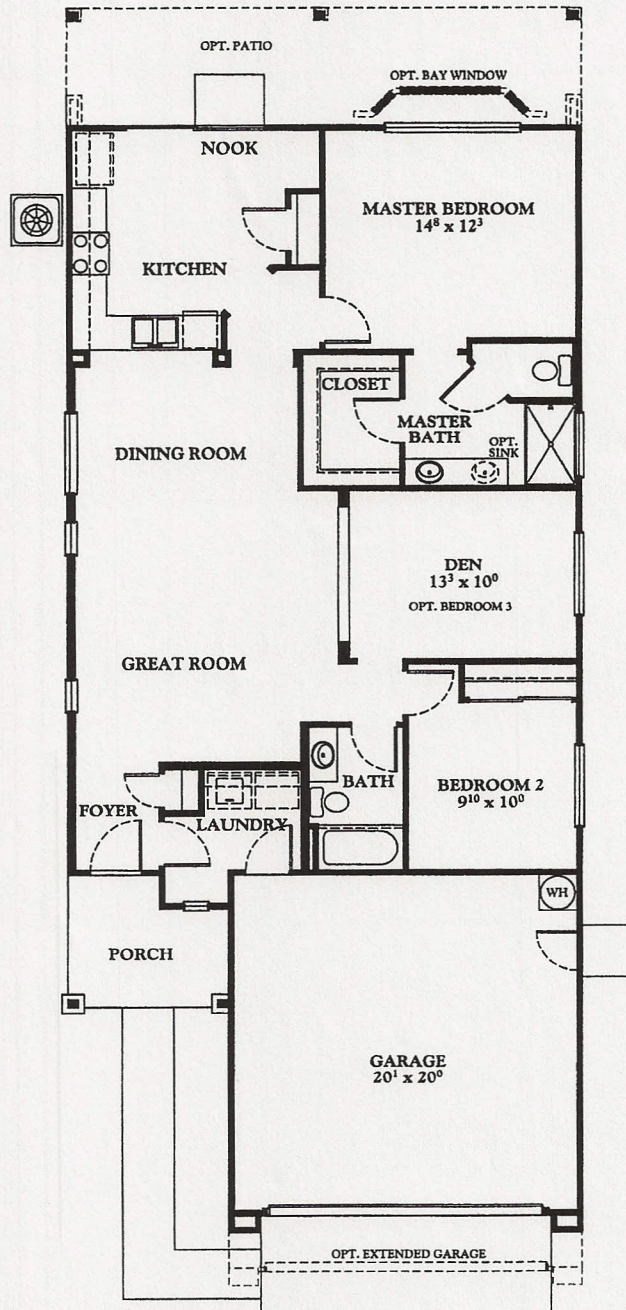

MADERA • 17212

1,349 Square Feet

● Elevation A - Mill Valley Ranch

● Elevation B - Prairie Bungalow (modeled)

● Elevation C - Craftsman Bungalow

Pictured are artist's renditions only. Product offering and options are subject to change without notice and may have changed since time of printing. Square footage is approximate. Please see your Sales Associate for current offerings and features.