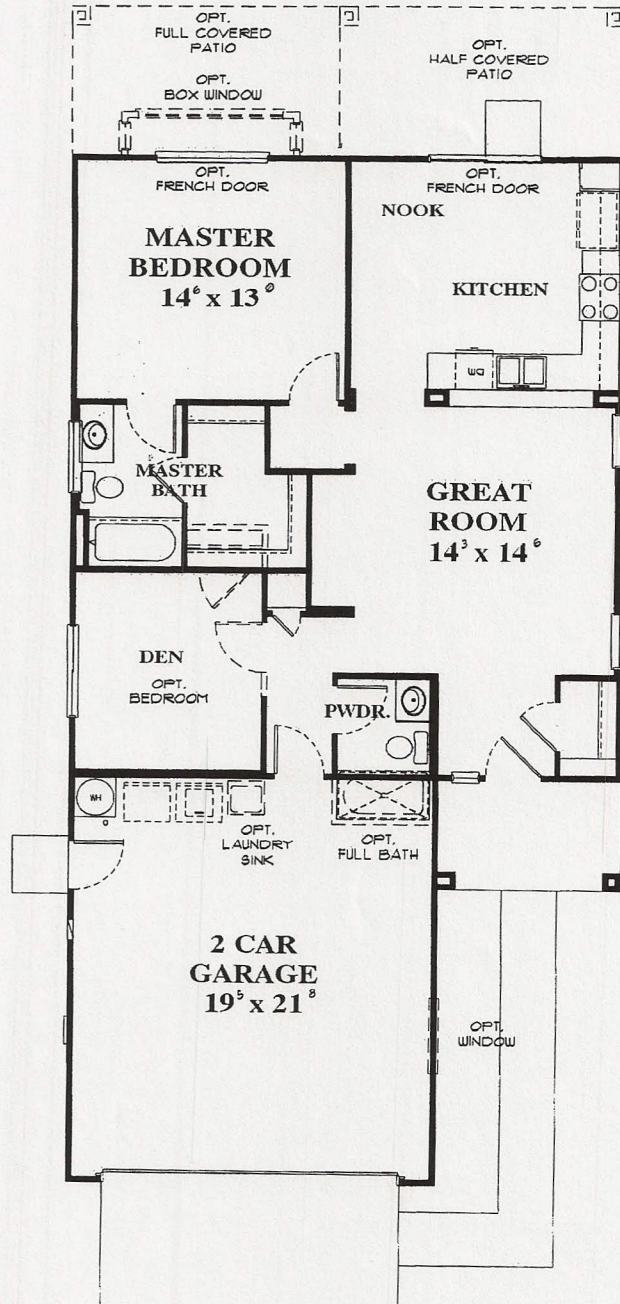

THE MARIPOSA • 17121

1,020 Square Feet

● Elevation A – California Mission

● Elevation B – Carmel Cottage (modeled)

● Elevation C – Northwest Ranch