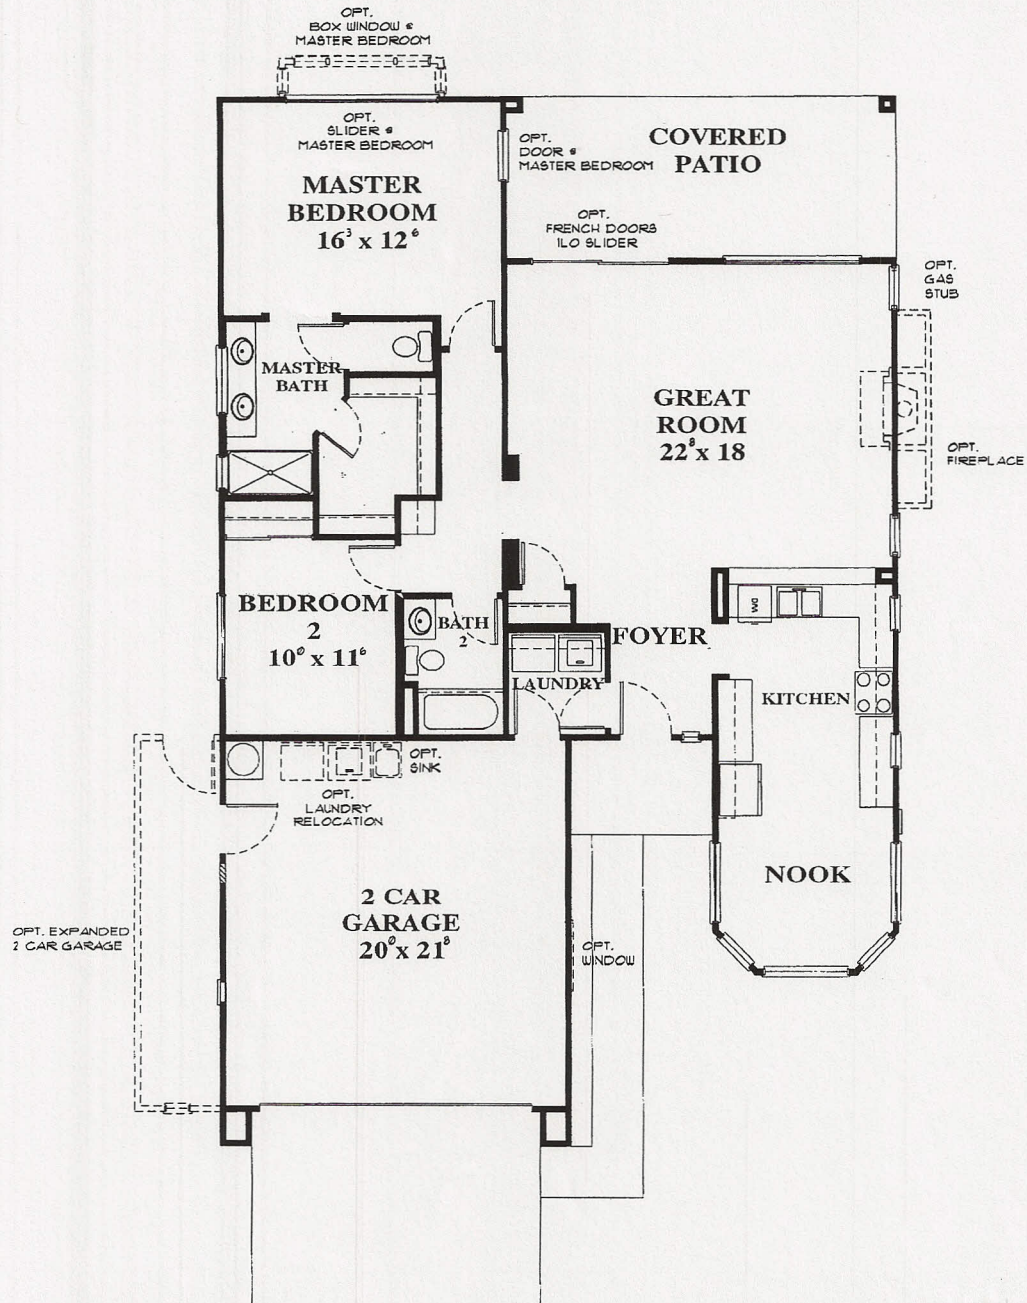

THE ALMANOR • 17101
1,450 Square Feet

● Elevation A - California Mission

● Elevation B - Carmel Cottage (modeled)

● Elevation C - Northwest Ranch