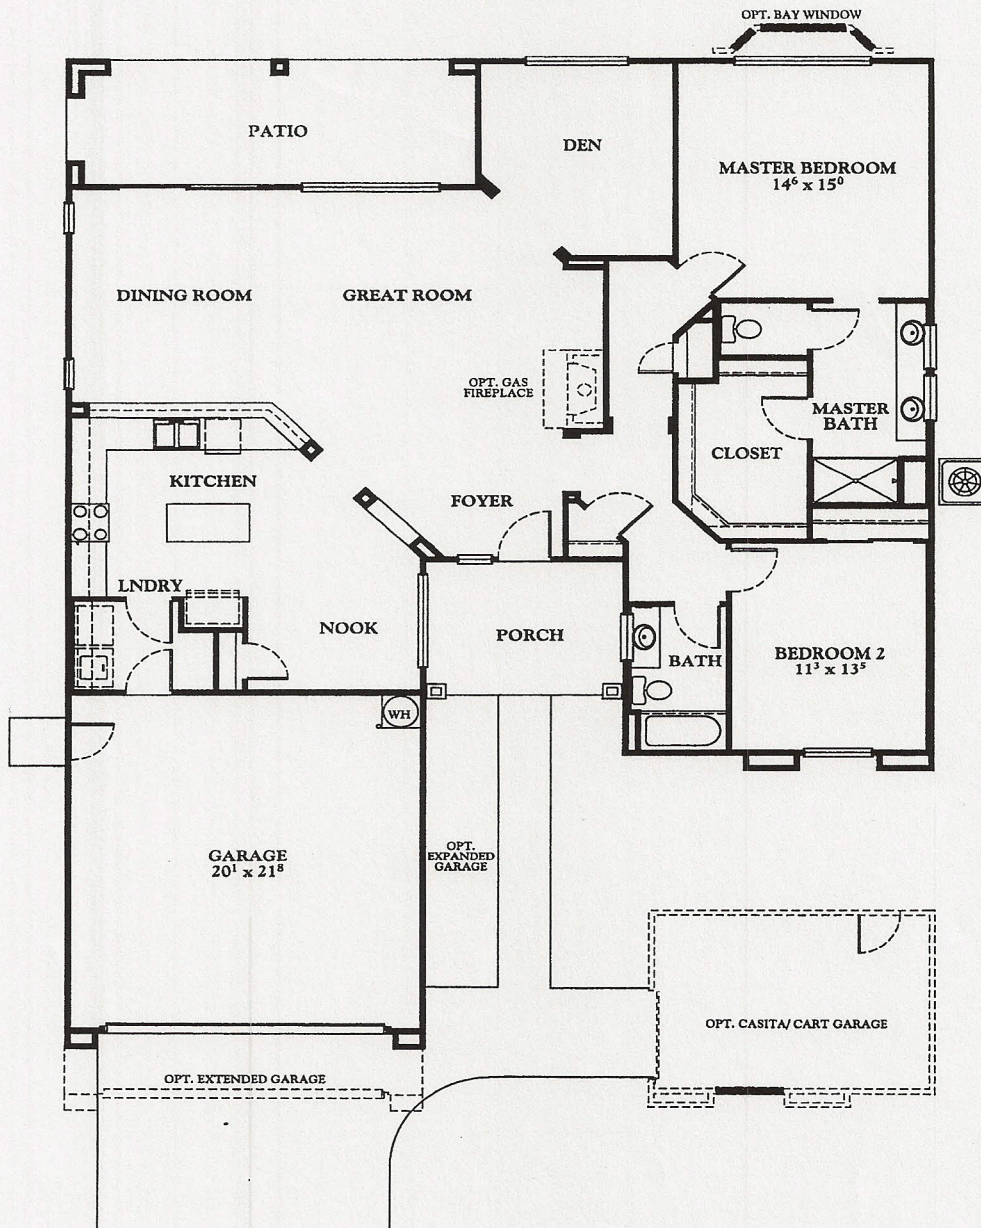

PLUMAS • 17232  
1,837 Square Feet

● Elevation A - Mill Valley Ranch

● Elevation B - Prairie Bungalow

● Elevation C - Craftsman Bungalow (modeled)

Pictured are artist's renditions only. Product offering and options are subject to change without notice and may have changed since time of printing. Square footage is approximate. Please see your Sales Associate for current offerings and features.