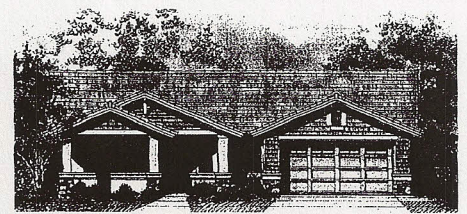

THE FREMONT • 17105

1,891 Square Feet

● Elevation A - California Mission (modeled)

● Elevation B - Carmel Cottage

● Elevation C - Northwest Ranch