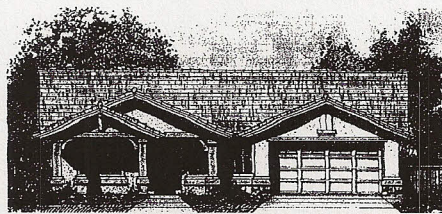

THE FREMONT • 17105

1,891 Square Feet

● Elevation A - California Mission (modeled)

● Elevation B - Carmel Cottage

● Elevation C - Northwest Ranch