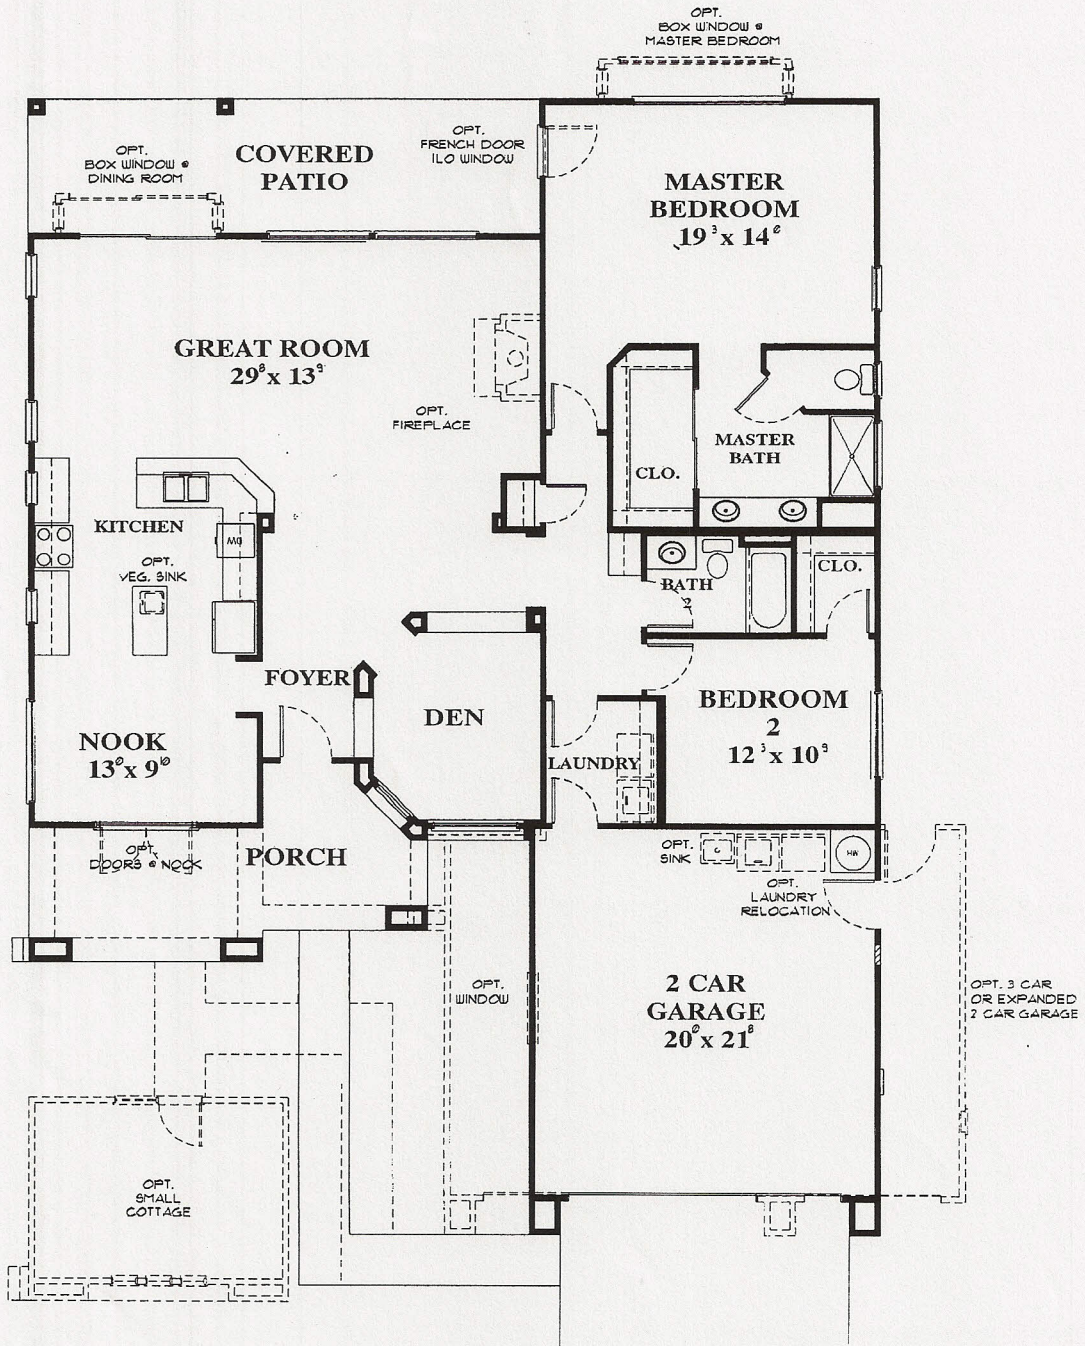

THE FREMONT • 17105

1,891 Square Feet

● Elevation A - California Mission (modeled)

● Elevation B - Carmel Cottage

● Elevation C - Northwest Ranch