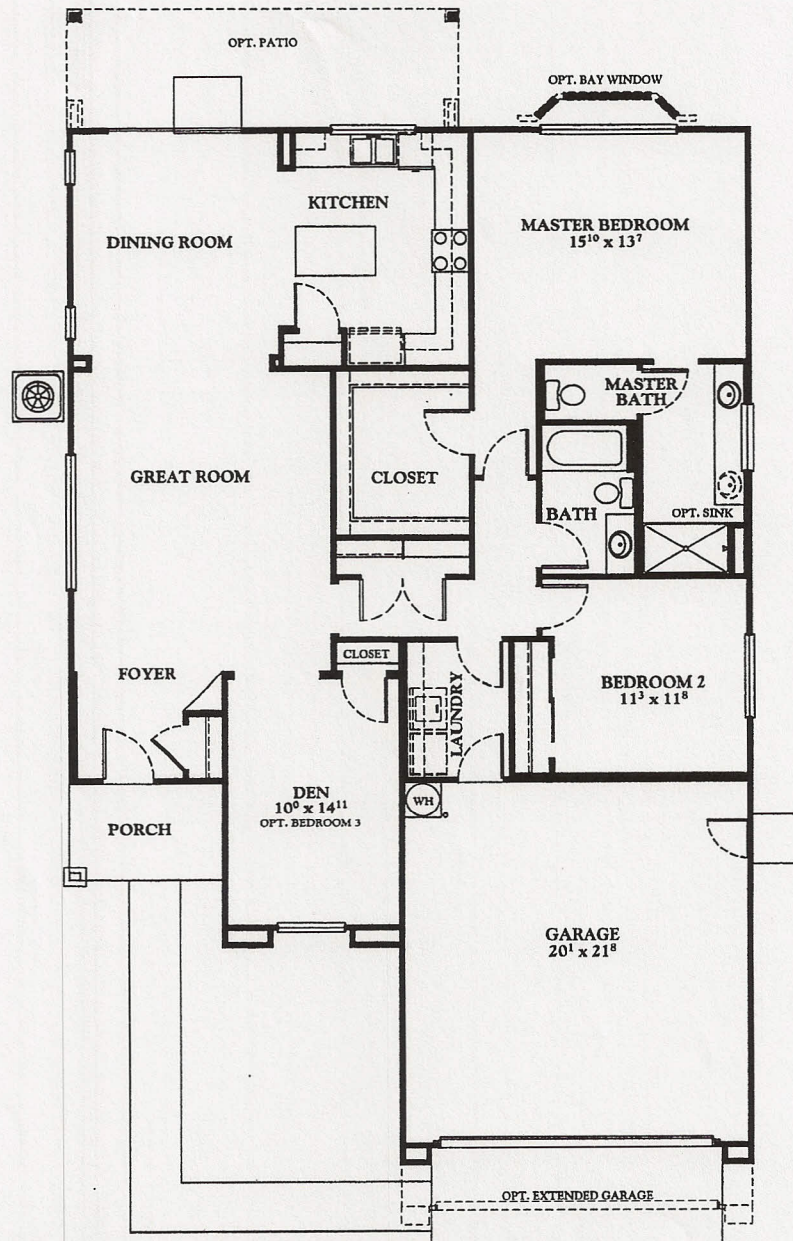

TRINITY • 17214

1,656 Square Feet

● Elevation A - Mill Valley Ranch (modeled)

● Elevation B - Prairie Bungalow

● Elevation C - Craftsman Bungalow

Pictured are artist's renditions only. Product offering and options are subject to change without notice and may have changed since time of printing. Square footage is approximate. Please see your Sales Associate for current offerings and features.