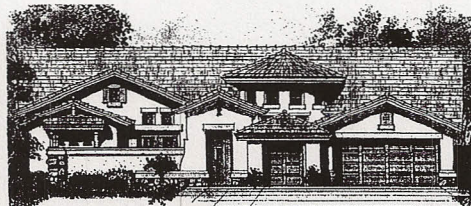

# THE MEADOWGATE • 17115

2817 Square Feet

● **Elevation A – California Mission (modeled)**  
(elevation shown with optional entry pavilion with courtyard walls and entry gate)

● **Elevation B – Carmel Cottage**  
(elevation shown with optional entry pavilion with courtyard walls and entry gate)

● **Elevation C – Northwest Ranch**  
(elevation shown with optional entry pavilion with courtyard walls and entry gate)