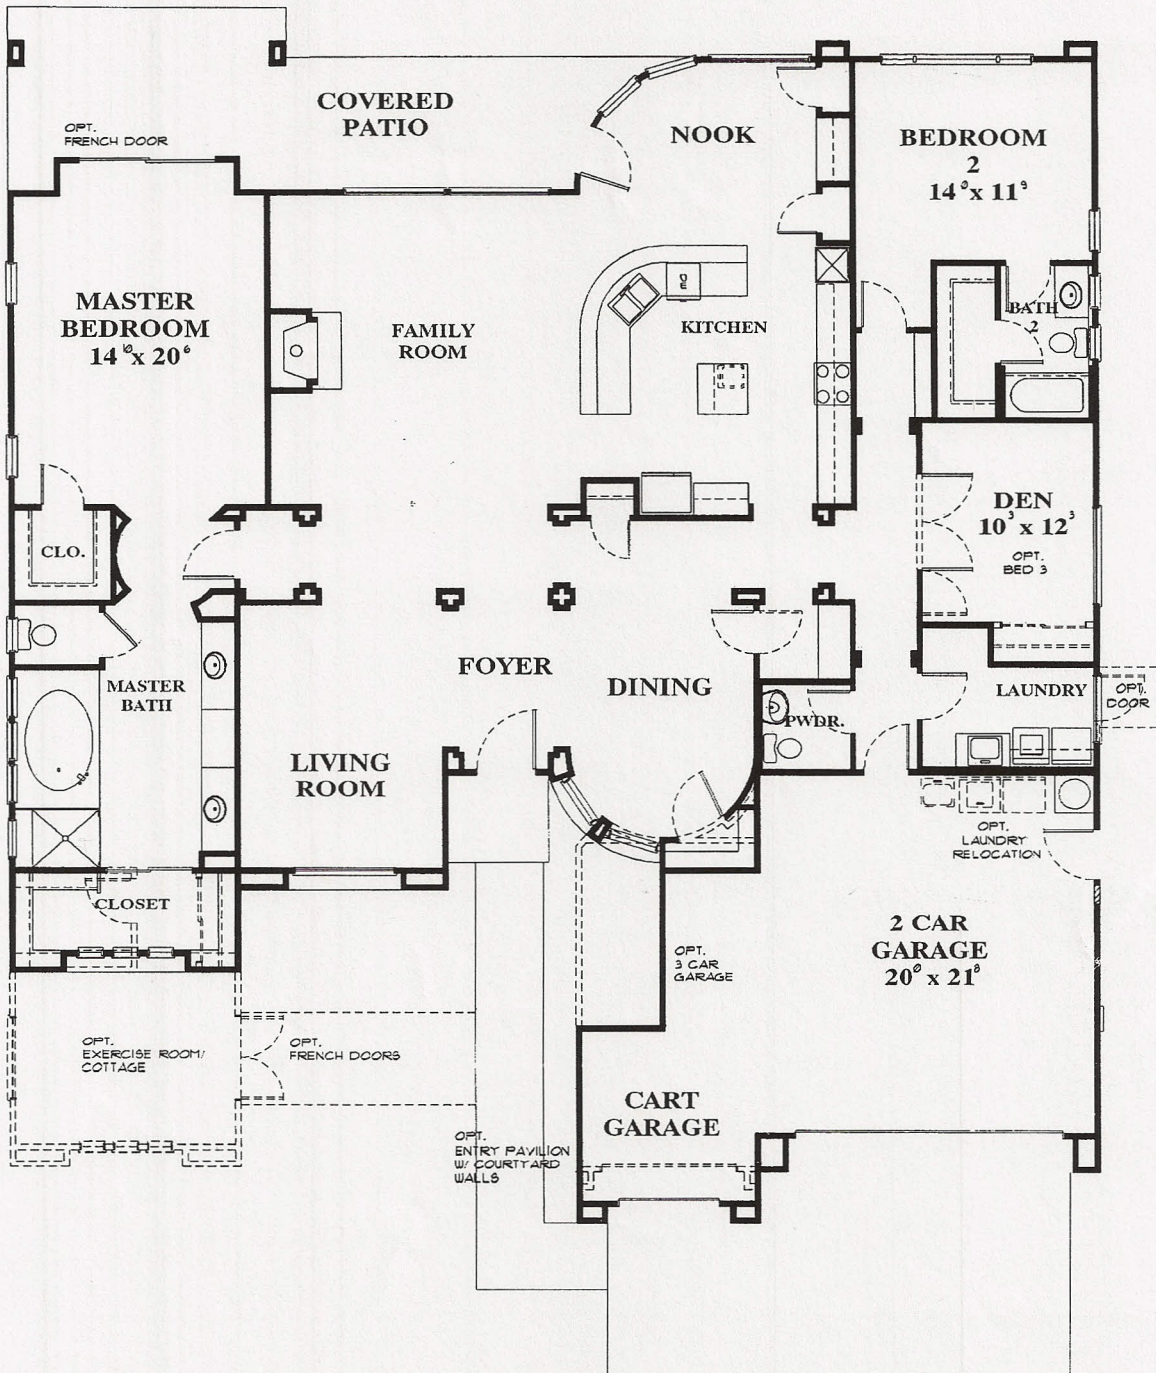

# THE MEADOWGATE • 17115

2817 Square Feet

● **Elevation A – California Mission (modeled)**  
(elevation shown with optional entry pavilion with courtyard walls and entry gate)

● **Elevation B – Carmel Cottage**  
(elevation shown with optional entry pavilion with courtyard walls and entry gate)

● **Elevation C – Northwest Ranch**  
(elevation shown with optional entry pavilion with courtyard walls and entry gate)