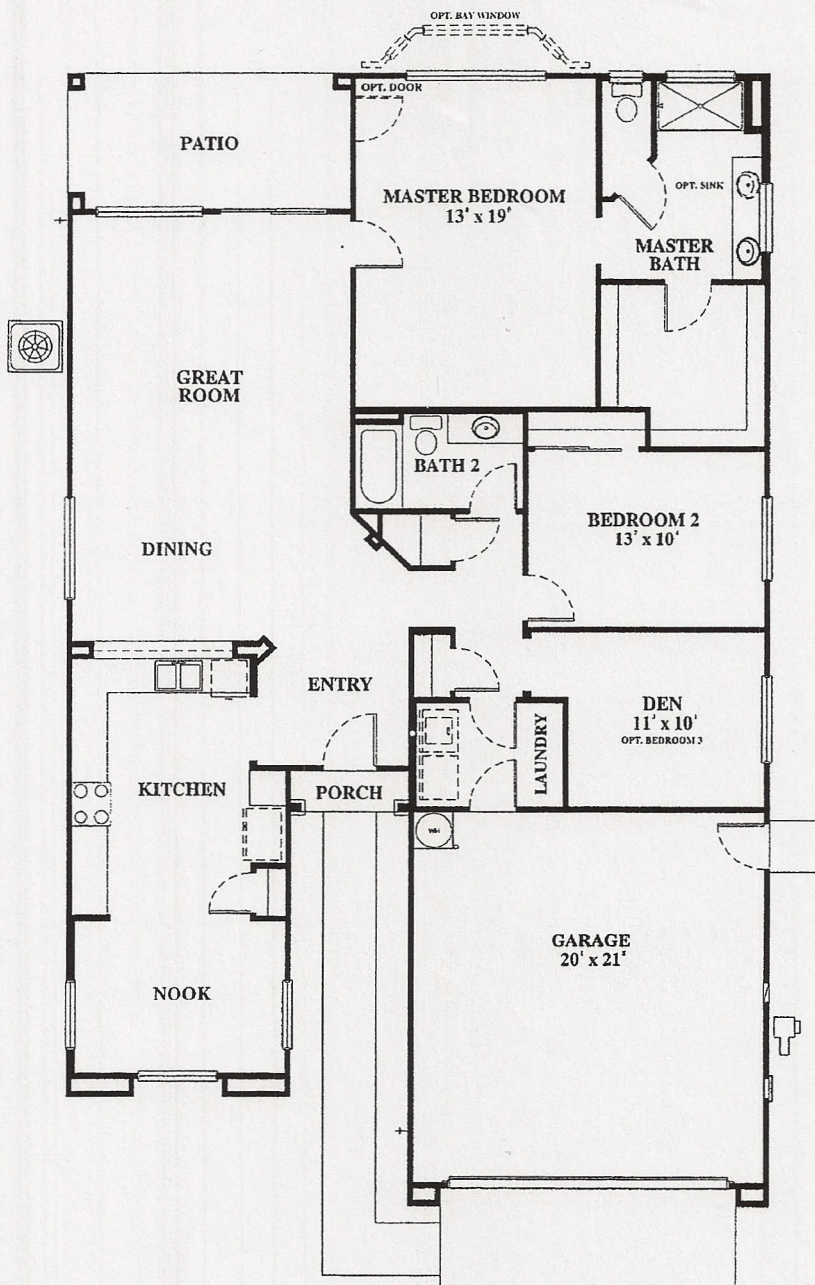

TEHAMA • 17215

1,775 Square Feet

● Elevation A - Mill Valley Ranch

● Elevation B - Prairie Bungalow (modeled)

● Elevation C - Craftsman Bungalow

*Pictured are artist's renditions only. Product offering and options are subject to change without notice and may have changed since time of printing. Square footage is approximate. Please see your Sales Associate for current offerings and features.*