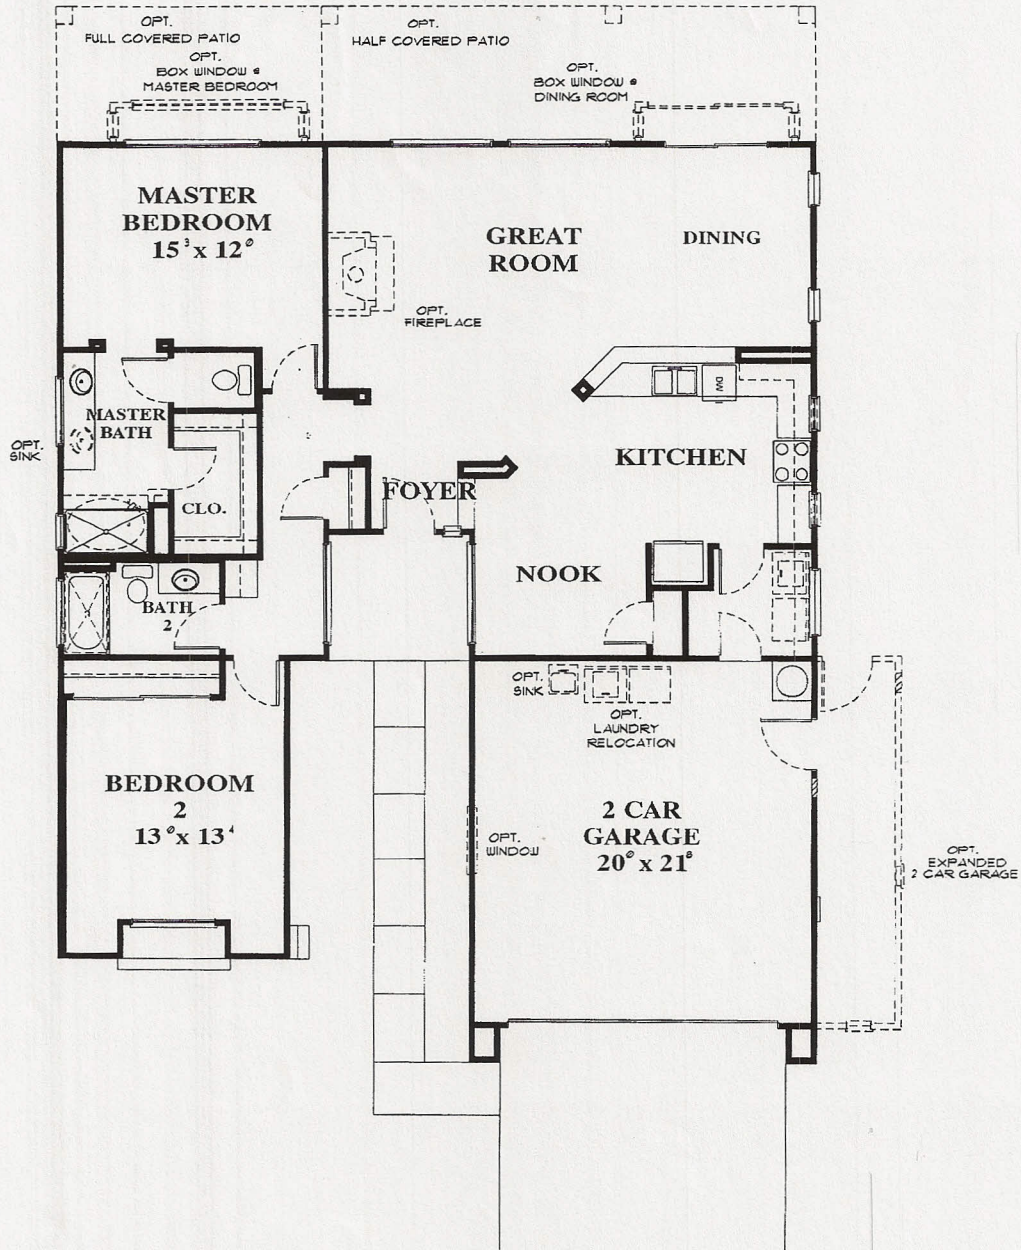

THE QUAIL COVE • 17165

1,551 Square Feet

● Elevation A – California Mission

● Elevation B – Carmel Cottage (modeled)

● Elevation C – Northwest Ranch