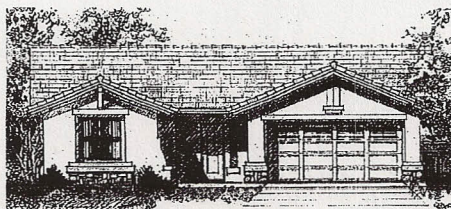

THE QUAIL COVE • 17165

1,551 Square Feet

● Elevation A – California Mission

● Elevation B – Carmel Cottage (modeled)

● Elevation C – Northwest Ranch