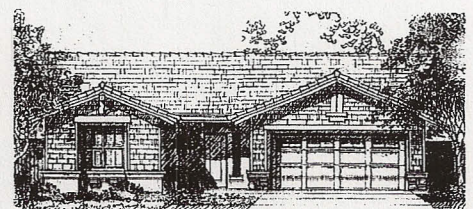

THE QUAIL COVE • 17165

1,551 Square Feet

● Elevation A – California Mission

● Elevation B – Carmel Cottage (modeled)

● Elevation C – Northwest Ranch