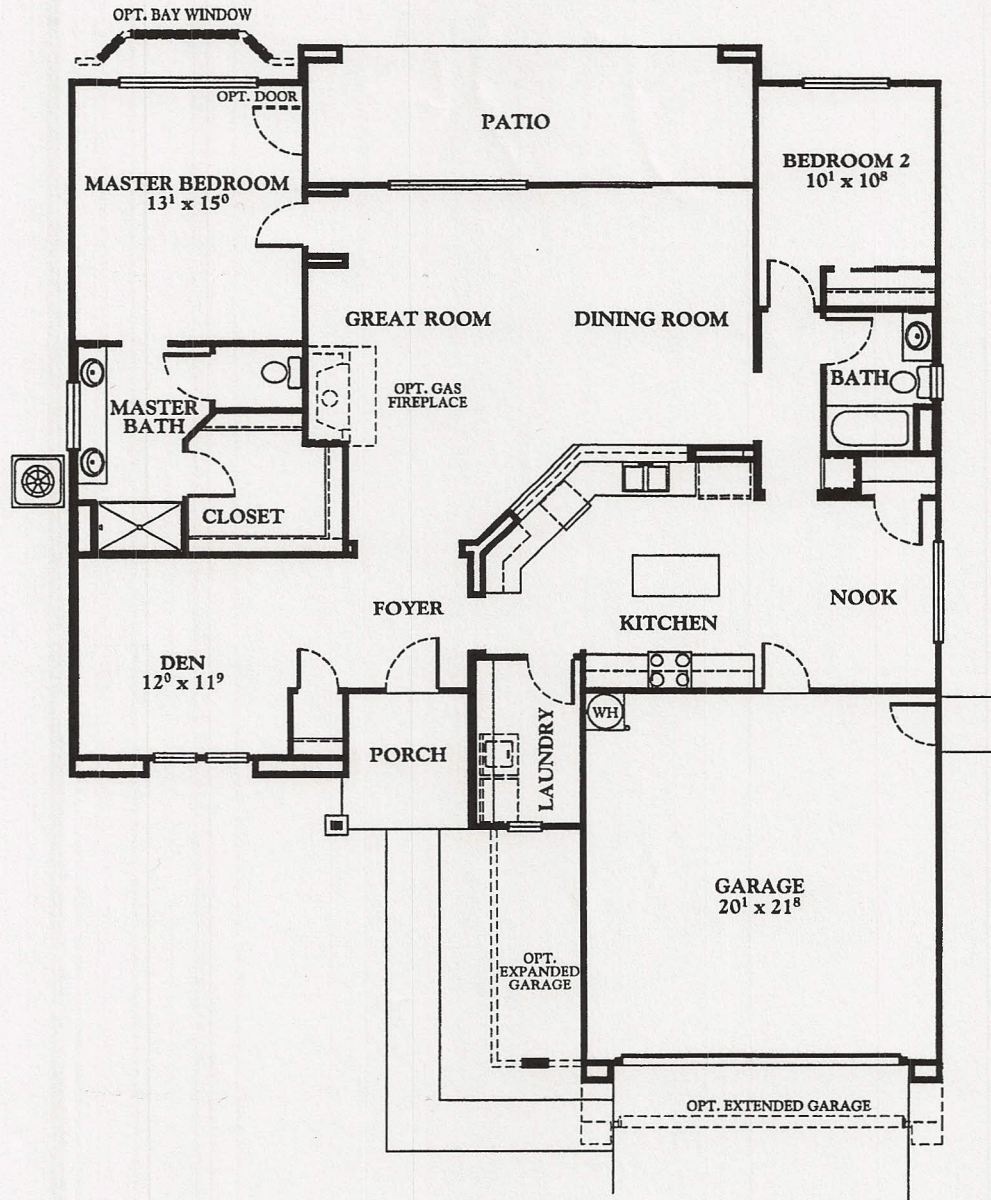

SANTA CRUZ • 17231

1,764 Square Feet

● Elevation A - Mill Valley Ranch (modeled)

● Elevation B - Prairie Bungalow

● Elevation C - Craftsman Bungalow

Pictured are artist's renditions only. Product offering and options are subject to change without notice and may have changed since time of printing. Square footage is approximate. Please see your Sales Associate for current offerings and features.