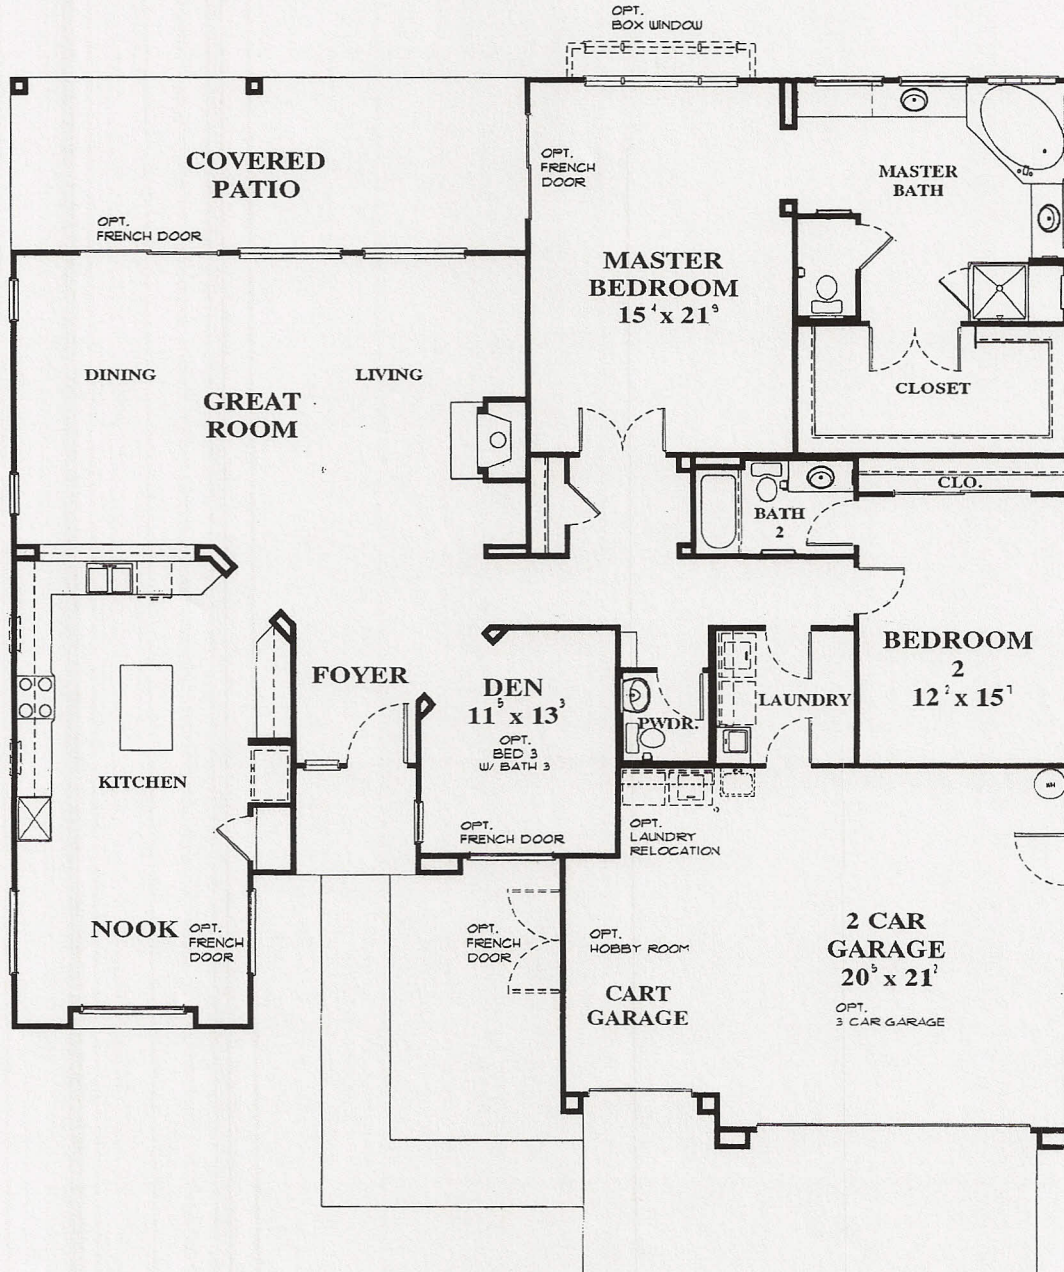

THE TIBURON • 17116
2,503 Square Feet

● Elevation A - California Mission

● Elevation B - Carmel Cottage (modeled)

● Elevation C - Northwest Ranch