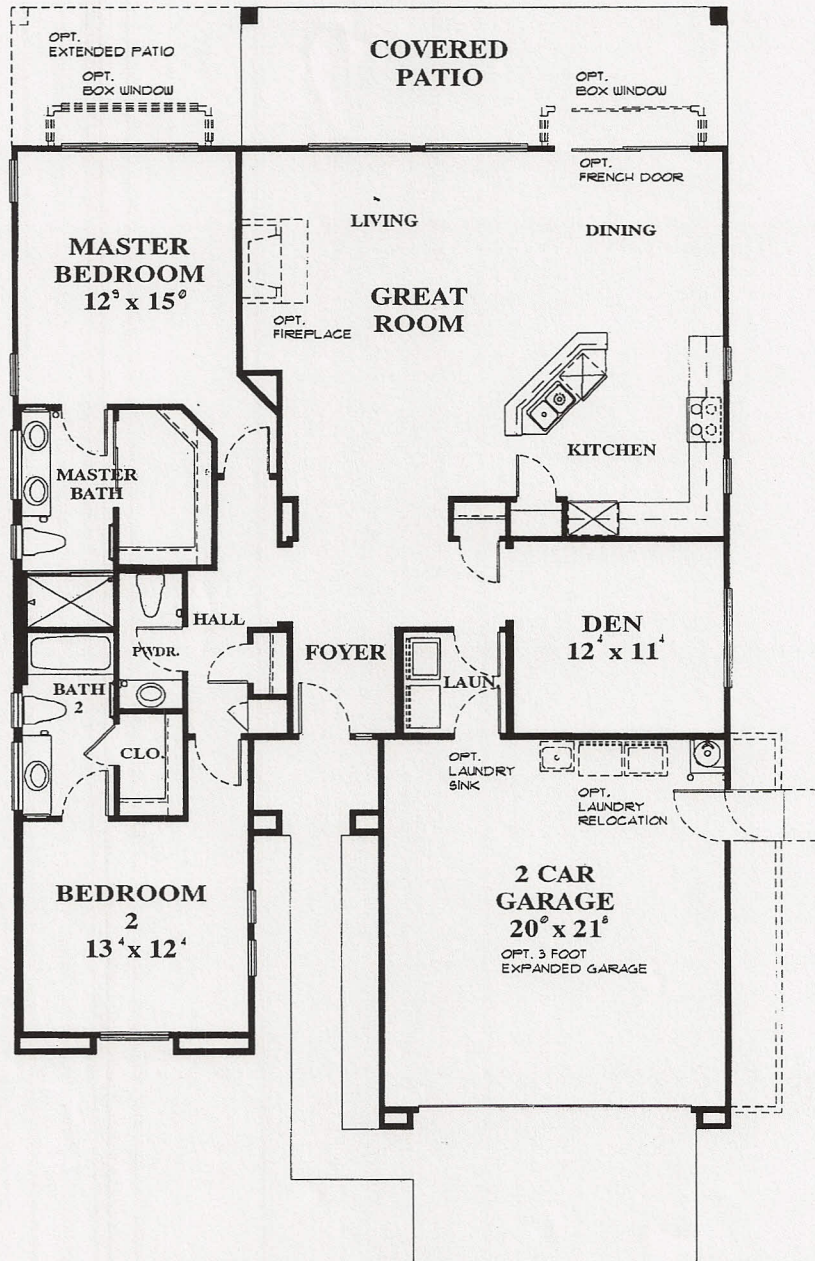

THE MENDOCINO • 17108  
1,715 Square Feet

● Elevation A - California Mission

● Elevation B - Carmel Cottage

● Elevation C - Northwest Ranch (modeled)