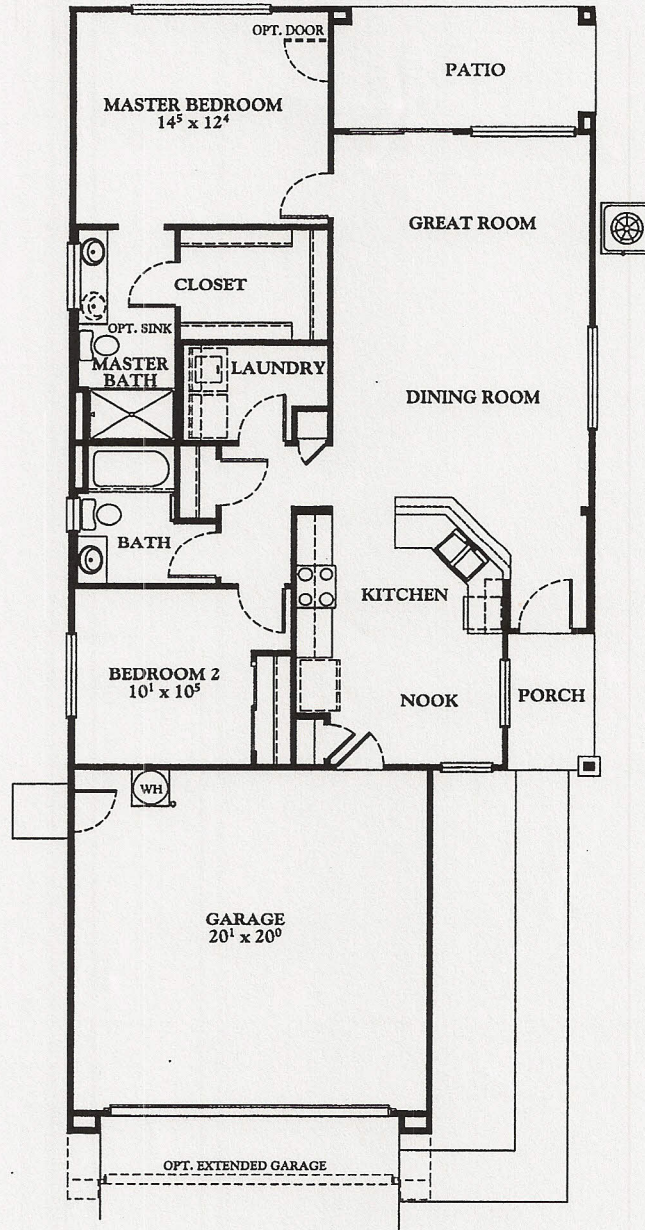

CALAVERAS • 17211
1,195 Square Feet

● Elevation A - Mill Valley Ranch

● Elevation B - Prairie Bungalow

● Elevation C - Craftsman Bungalow (modeled)

Pictured are artist's renditions only. Product offering and options are subject to change without notice and may have changed since time of printing. Square footage is approximate. Please see your Sales Associate for current offerings and features.