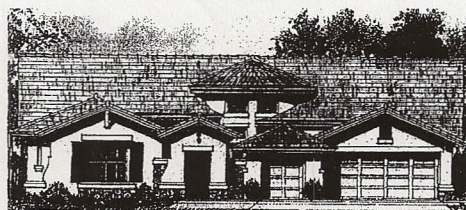

THE SPRINGCREST • 17114

2,608 Square Feet

● *Elevation A – California Mission*
(elevation shown with optional entry pavilion with courtyard walls and entry gate)

● *Elevation B – Carmel Cottage (modeled)*
(elevation shown with optional entry pavilion with courtyard walls and entry gate)

● *Elevation C – Northwest Ranch*
(elevation shown with optional entry pavilion with courtyard walls and entry gate)