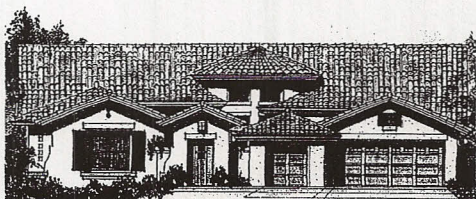

THE SPRINGCREST • 17114

2,608 Square Feet

● *Elevation A – California Mission*
(elevation shown with optional entry pavilion with courtyard walls and entry gate)

● *Elevation B – Carmel Cottage (modeled)*
(elevation shown with optional entry pavilion with courtyard walls and entry gate)

● *Elevation C – Northwest Ranch*
(elevation shown with optional entry pavilion with courtyard walls and entry gate)