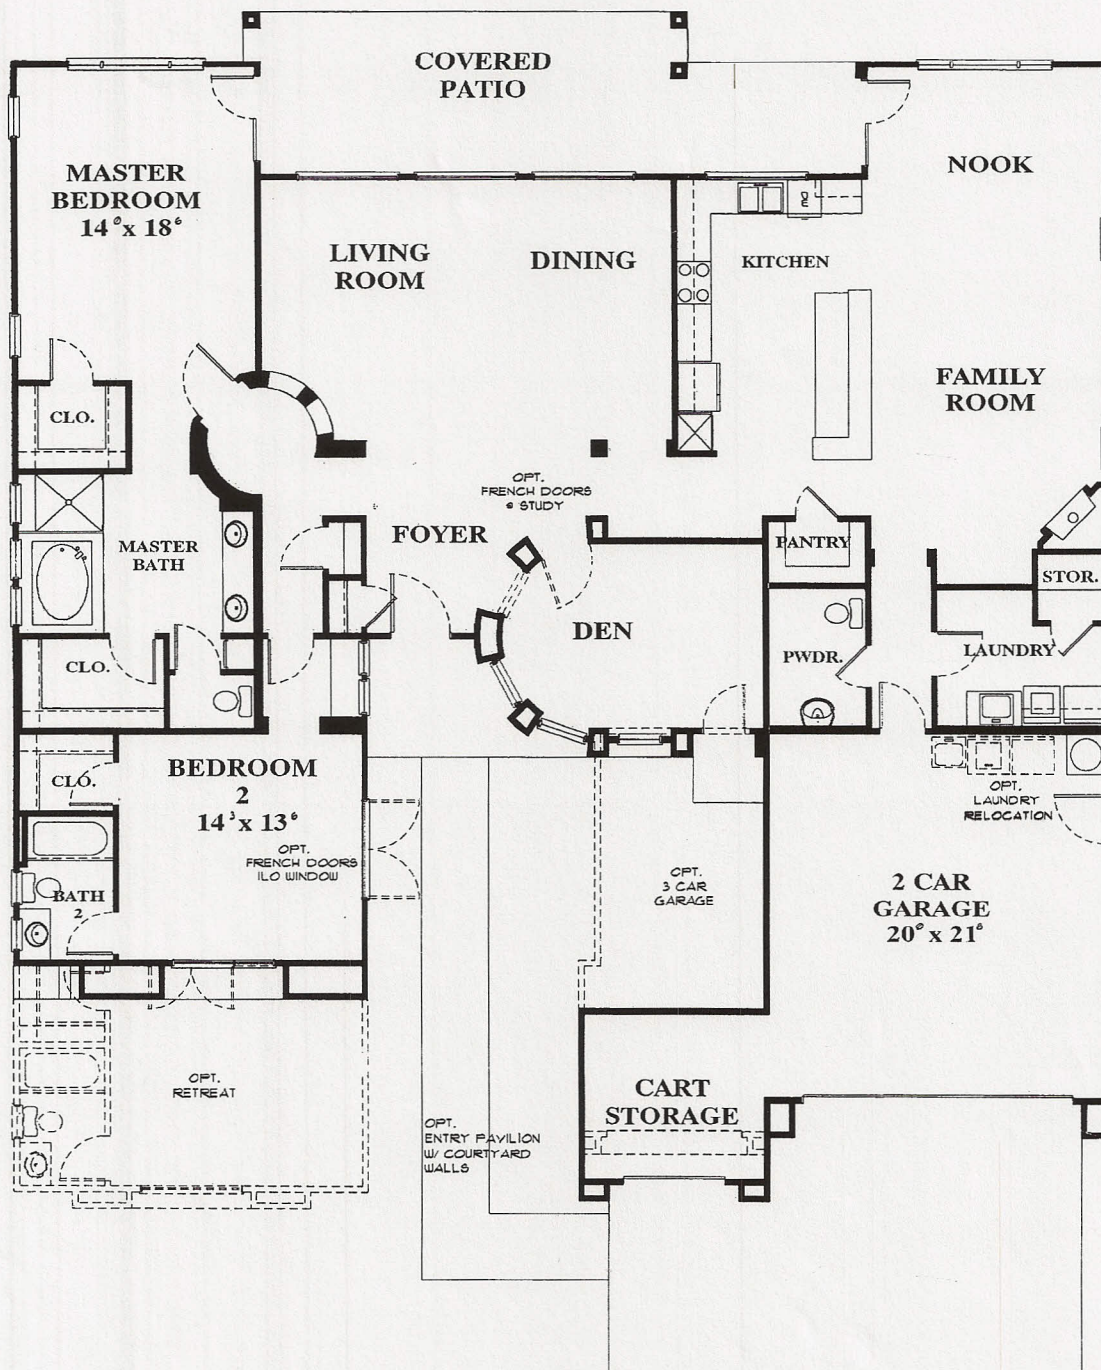

THE SPRINGCREST • 17114

2,608 Square Feet

● *Elevation A – California Mission*
(elevation shown with optional entry pavilion with courtyard walls and entry gate)

● *Elevation B – Carmel Cottage (modeled)*
(elevation shown with optional entry pavilion with courtyard walls and entry gate)

● *Elevation C – Northwest Ranch*
(elevation shown with optional entry pavilion with courtyard walls and entry gate)