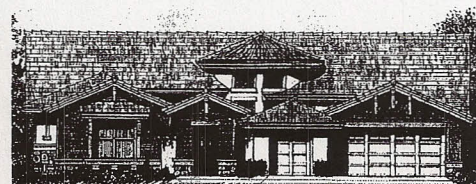

THE SPRINGCREST • 17114

2,608 Square Feet

● *Elevation A – California Mission*
(elevation shown with optional entry pavilion with courtyard walls and entry gate)

● *Elevation B – Carmel Cottage (modeled)*
(elevation shown with optional entry pavilion with courtyard walls and entry gate)

● *Elevation C – Northwest Ranch*
(elevation shown with optional entry pavilion with courtyard walls and entry gate)