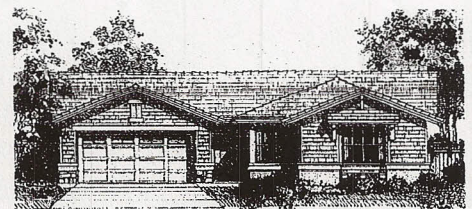

THE ECHO RIDGE • 17166

1,673 Square Feet

● Elevation A – California Mission (modeled)
(elevation not shown with standard expanded 2-car garage)

● Elevation B – Carmel Cottage
(elevation not shown with standard expanded 2-car garage)

● Elevation C – Northwest Ranch
(elevation not shown with standard expanded 2-car garage)