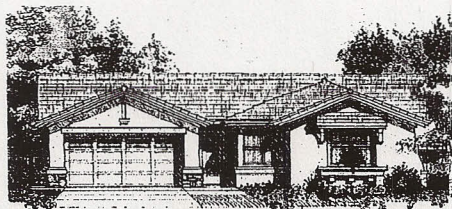

THE ECHO RIDGE • 17166

1,673 Square Feet

● Elevation A – California Mission (modeled)
(elevation not shown with standard expanded 2-car garage)

● Elevation B – Carmel Cottage
(elevation not shown with standard expanded 2-car garage)

● Elevation C – Northwest Ranch
(elevation not shown with standard expanded 2-car garage)