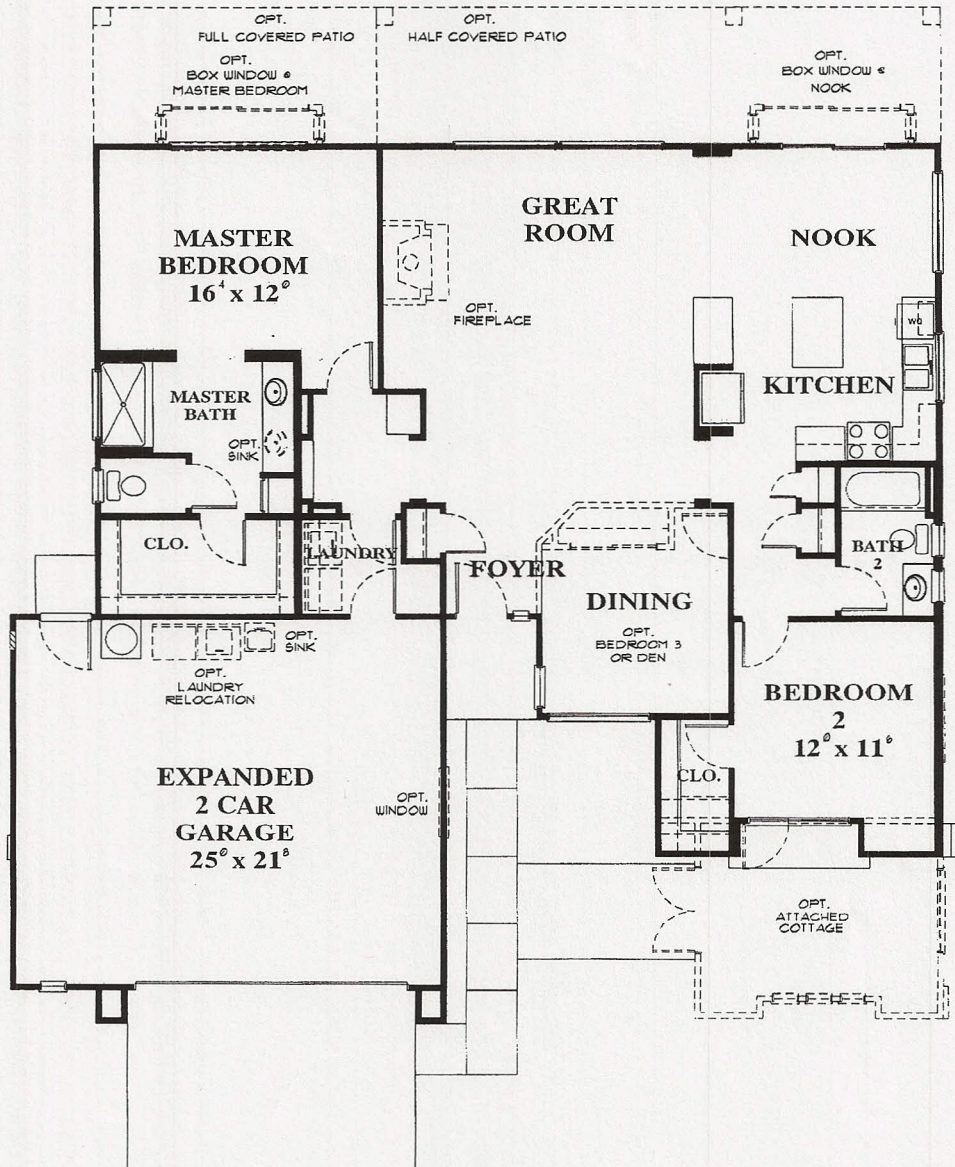

THE ECHO RIDGE • 17166

1,673 Square Feet

● Elevation A – California Mission (modeled)
(elevation not shown with standard expanded 2-car garage)

● Elevation B – Carmel Cottage
(elevation not shown with standard expanded 2-car garage)

● Elevation C – Northwest Ranch
(elevation not shown with standard expanded 2-car garage)