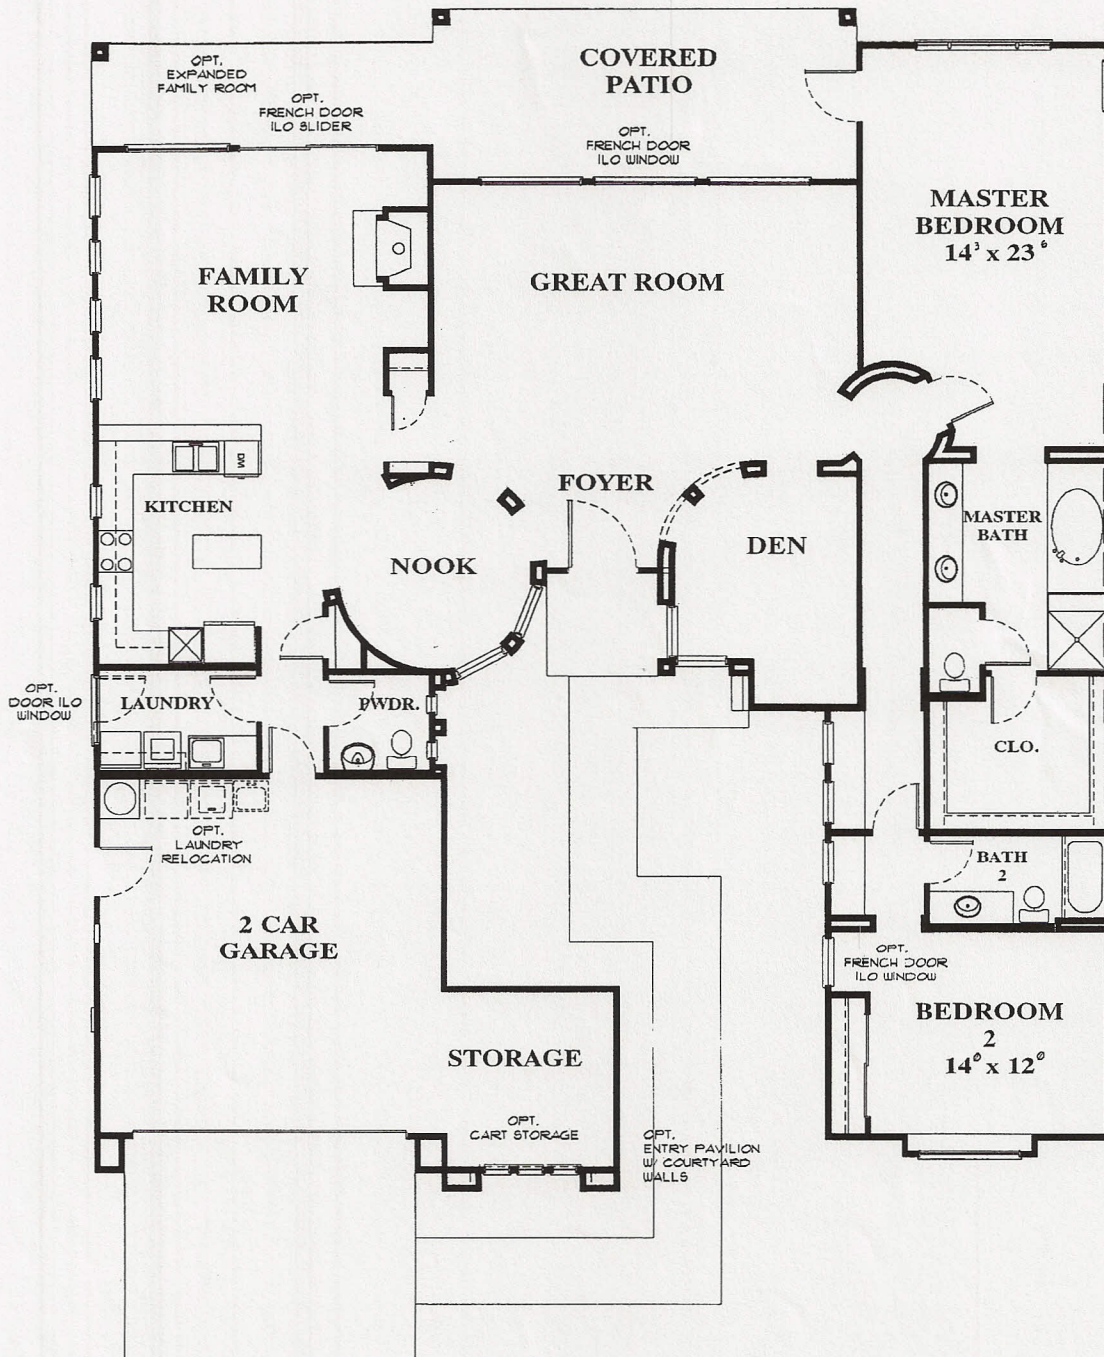

# THE MONTEREY • 17113

2,468 Square Feet

● Elevation A – California Mission  
(elevation shown with optional entry pavilion with courtyard walls and entry gate)

● Elevation B – Carmel Cottage  
(elevation shown with optional entry pavilion with courtyard walls and entry gate)

● Elevation C – Northwest Ranch (modeled)  
(elevation shown with optional entry pavilion with courtyard walls and entry gate)