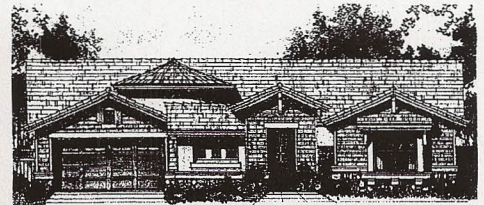

# THE MONTEREY • 17113

2,468 Square Feet

● Elevation A – California Mission  
(elevation shown with optional entry pavilion with courtyard walls and entry gate)

● Elevation B – Carmel Cottage  
(elevation shown with optional entry pavilion with courtyard walls and entry gate)

● Elevation C – Northwest Ranch (modeled)  
(elevation shown with optional entry pavilion with courtyard walls and entry gate)