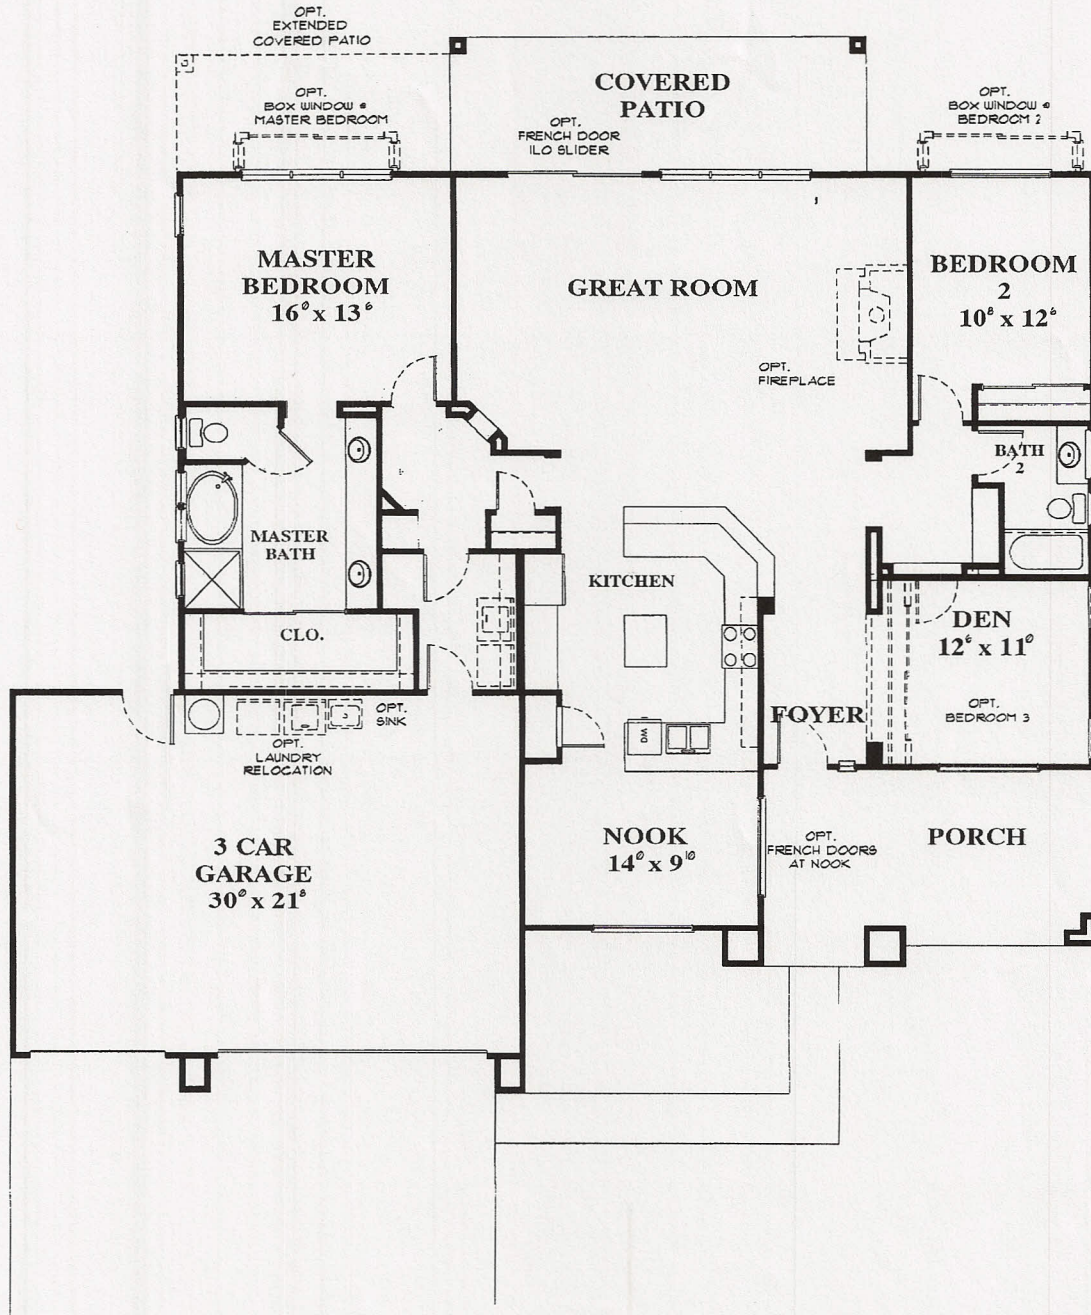

THE ANNADEL • 17106

2,033 Square Feet

● Elevation A – California Mission
(elevation not shown with standard 3-car garage)

● Elevation B – Carmel Cottage
(elevation not shown with standard 3-car garage)

● Elevation C – Northwest Ranch (modeled)
(elevation not shown with standard 3-car garage)