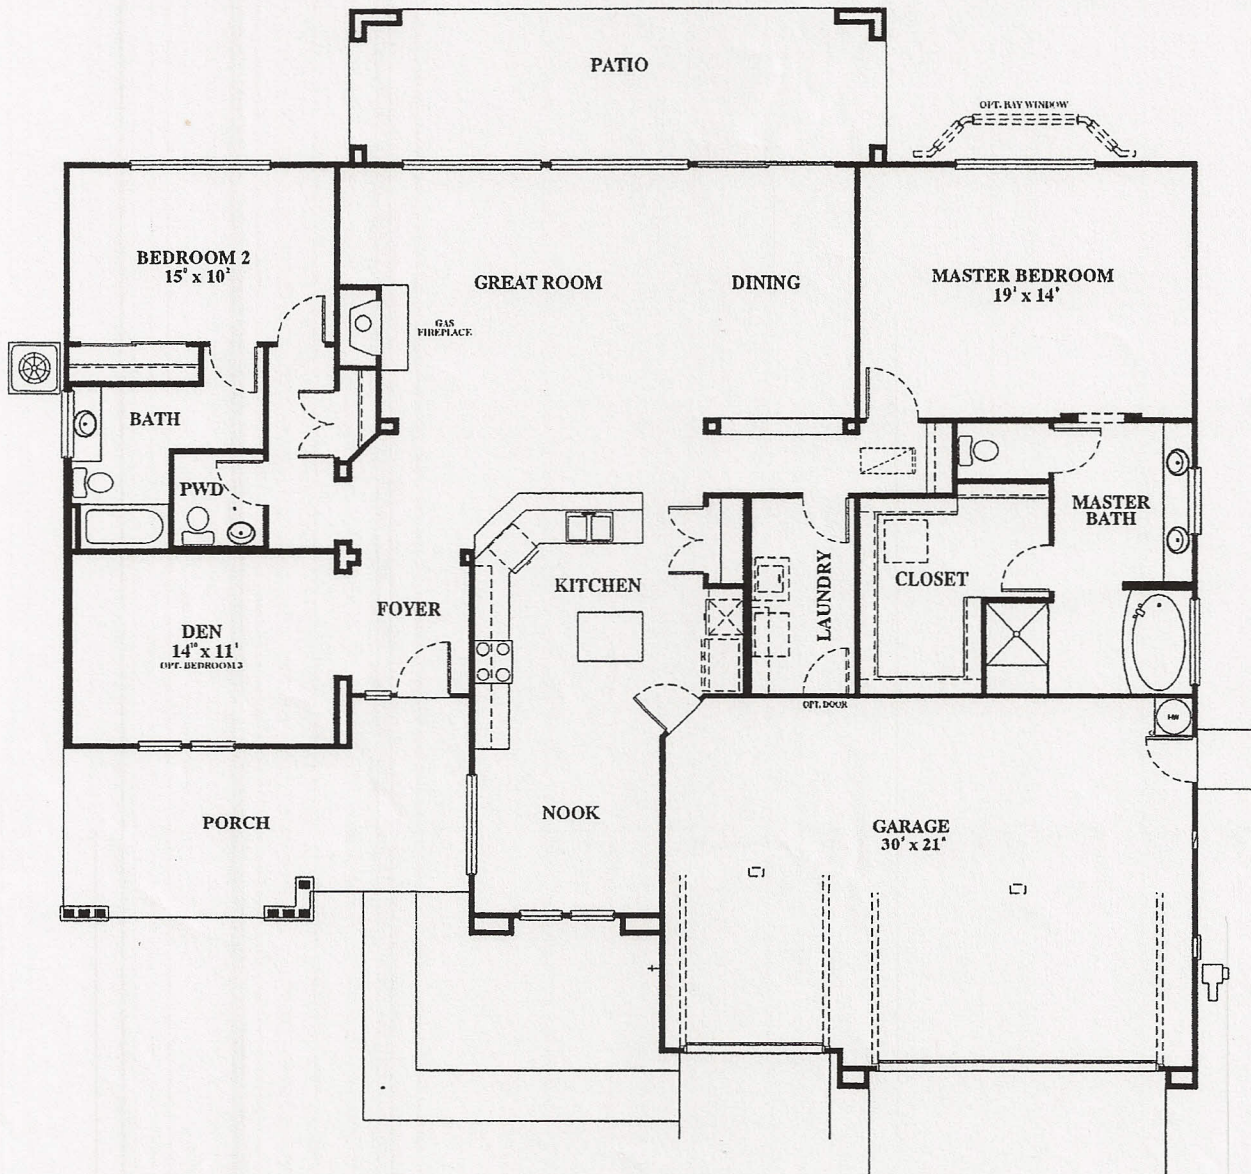

NAPA • 17251  
2,246 Square Feet

● Elevation A - Mill Valley Ranch

● Elevation B - Prairie Bungalow (modeled)

● Elevation C - Craftsman Bungalow

*Pictured are artist's renditions only. Product offering and options are subject to change without notice and may have changed since time of printing. Square footage is approximate. Please see your Sales Associate for current offerings and features.*