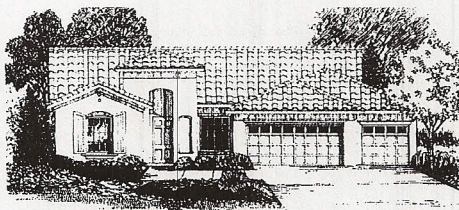

THE ATHERTON • 17118

2,339 Square Feet

● Elevation A - California Mission

● Elevation B - Carmel Cottage (modeled)

● Elevation C - Northwest Ranch