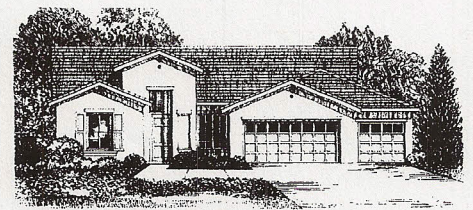

THE ATHERTON • 17118

2,339 Square Feet

● Elevation A - California Mission

● Elevation B - Carmel Cottage (modeled)

● Elevation C - Northwest Ranch