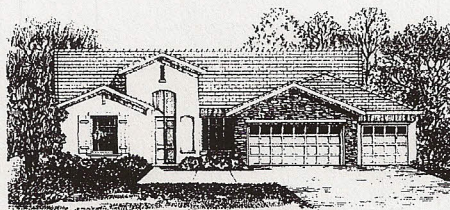

THE ATHERTON • 17118

2,339 Square Feet

● Elevation A - California Mission

● Elevation B - Carmel Cottage (modeled)

● Elevation C - Northwest Ranch