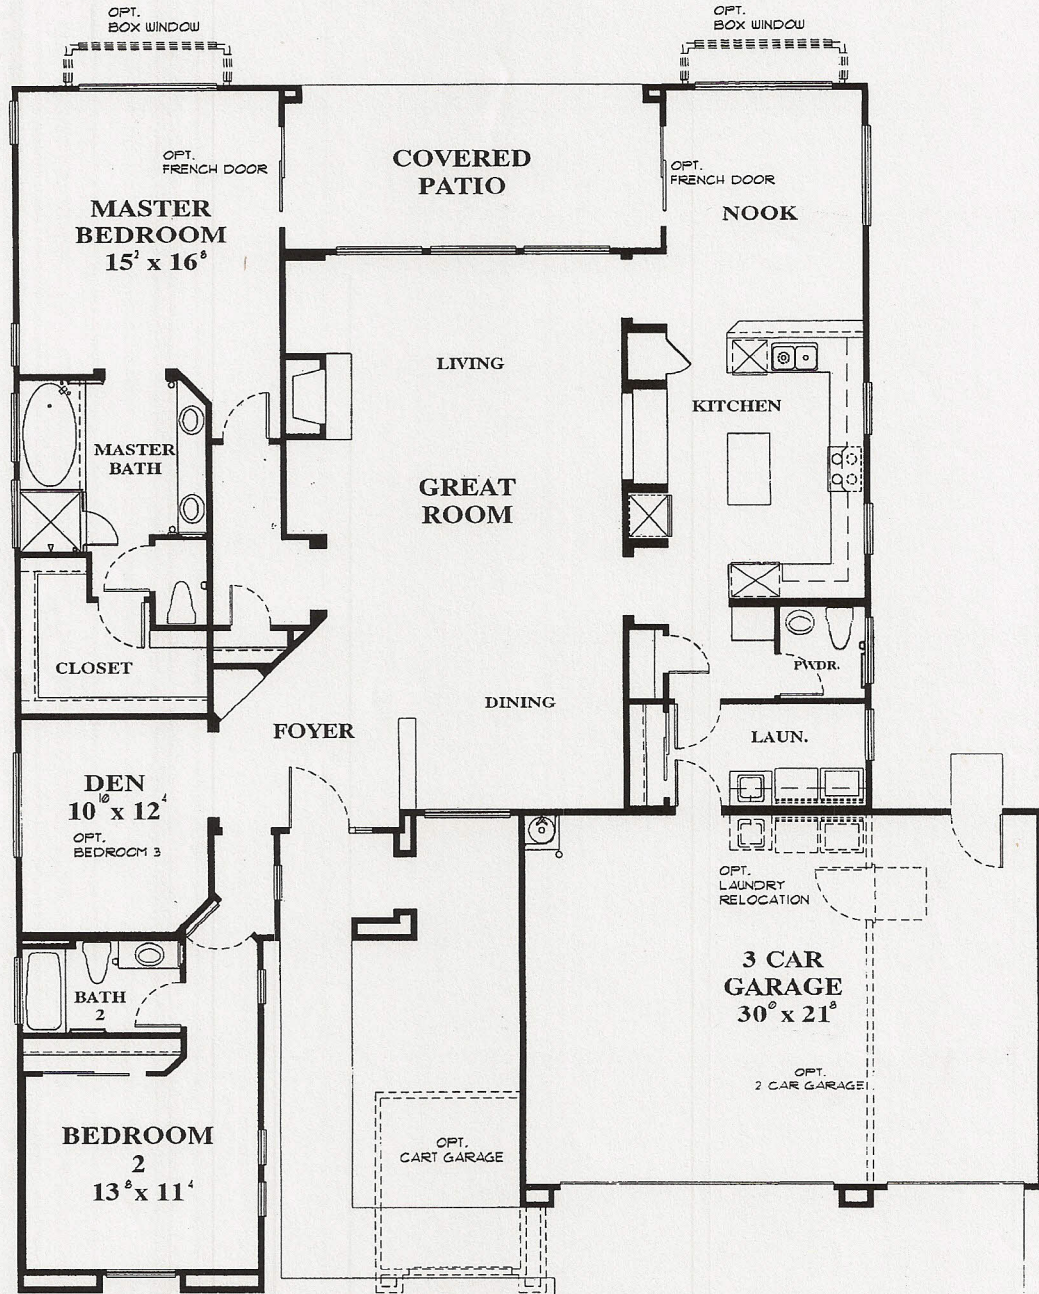

THE ATHERTON • 17118

2,339 Square Feet

● Elevation A - California Mission

● Elevation B - Carmel Cottage (modeled)

● Elevation C - Northwest Ranch