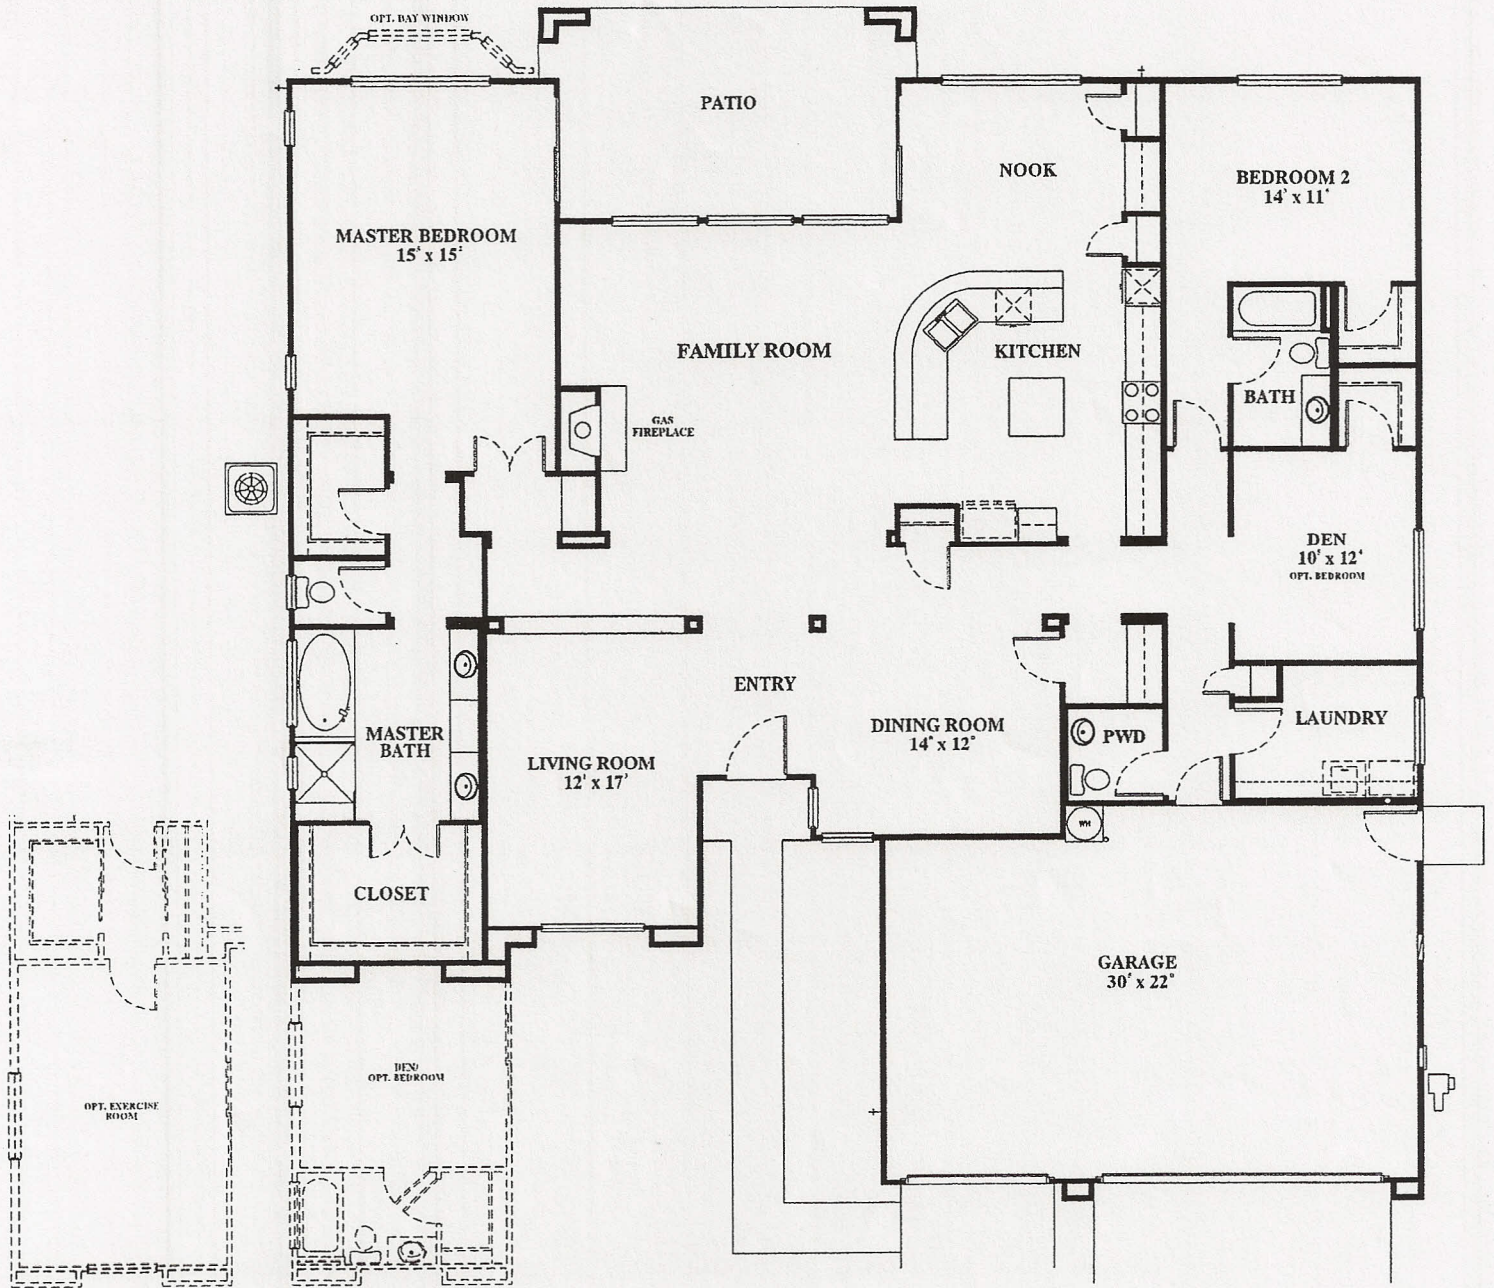

SANTA BARBARA • 17254  
2,835 Square Feet

● Elevation A - Mill Valley Ranch

● Elevation B - Prairie Bungalow (modeled)

● Elevation C - Craftsman Bungalow

*Pictured are artist's renditions only. Product offering and options are subject to change without notice and may have changed since time of printing. Square footage is approximate. Please see your Sales Associate for current offerings and features.*