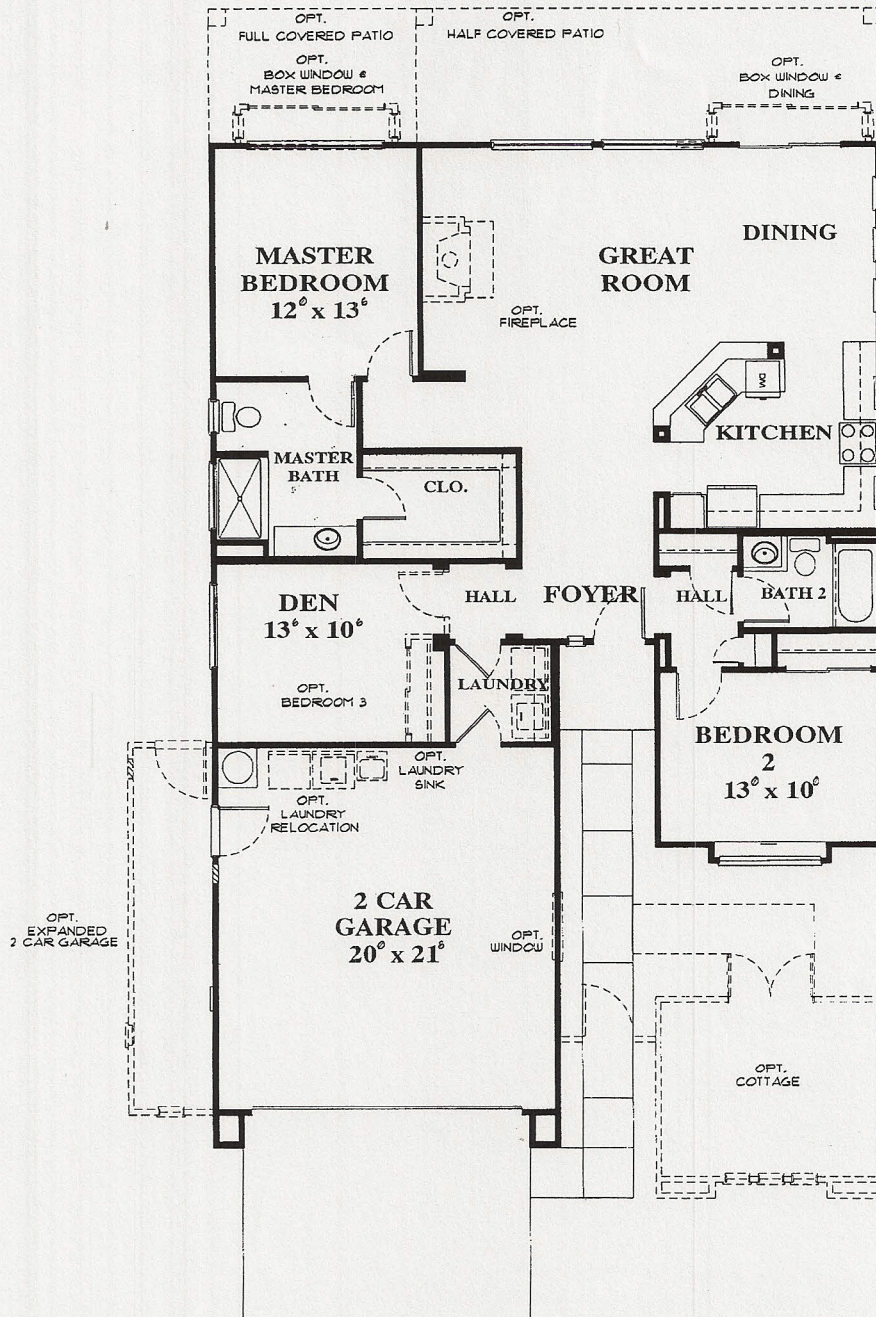

THE PINE HILL • 17164

1,496 Square Feet

● Elevation A - California Mission

● Elevation B - Carmel Cottage

● Elevation C - Northwest Ranch (modeled)